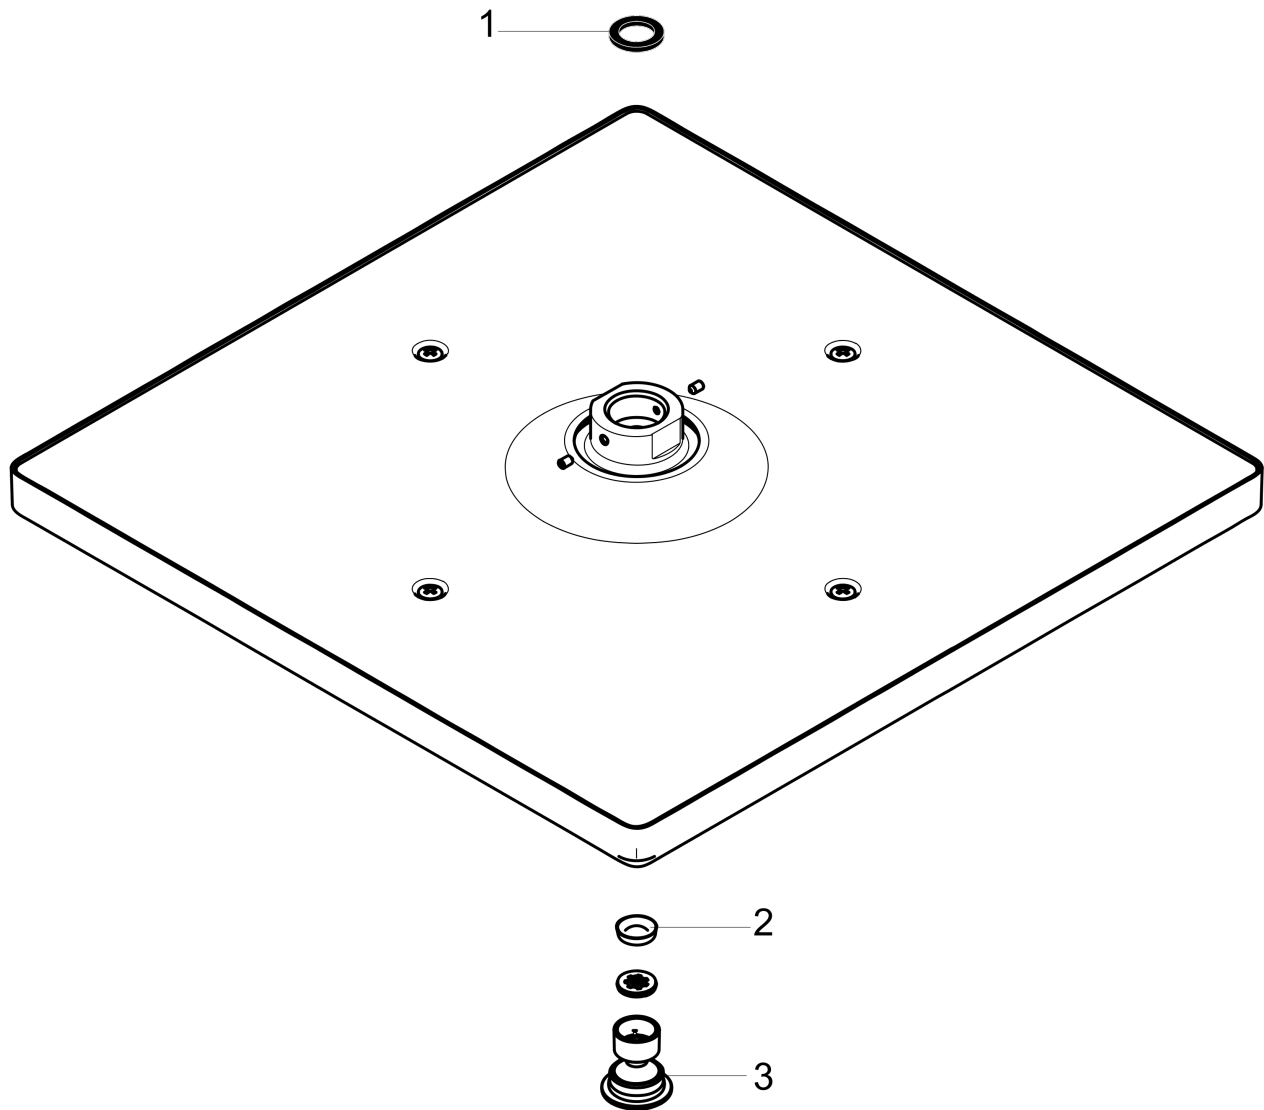

Raindance E

Showerhead 300 1-Jet, 1.8 GPM

Finishes : **brushed nickel** Part no. : **26240821**

Exploded drawing

Year of production: >07/18

Raindance E

Showerhead 300 1-Jet, 1.8 GPM

Finishes : **brushed nickel** Part no. : **26240821**

Spare parts list

Year of production: >07/18

Pos.	Description	Part no.	Price	PU
1	seal	98058000	-	1
2	filter	93128000	-	1
3	O-ring 15x2	98163000	-	1

Raindance E

Showerhead 300 1-Jet, 1.8 GPM

Finishes : **brushed nickel** Part no. : **26240821**

Exploded drawing

Year of production: >07/18

Raindance E

Showerhead 300 1-Jet, 1.8 GPM

Finishes : **brushed nickel** Part no. : **26240821**

Spare parts list

Year of production: >07/18

Pos.	Description	Part no.	Price	PU
1	seal	98058000	-	1
2	filter	93128000	-	1
3	O-ring 15x2	98163000	-	1