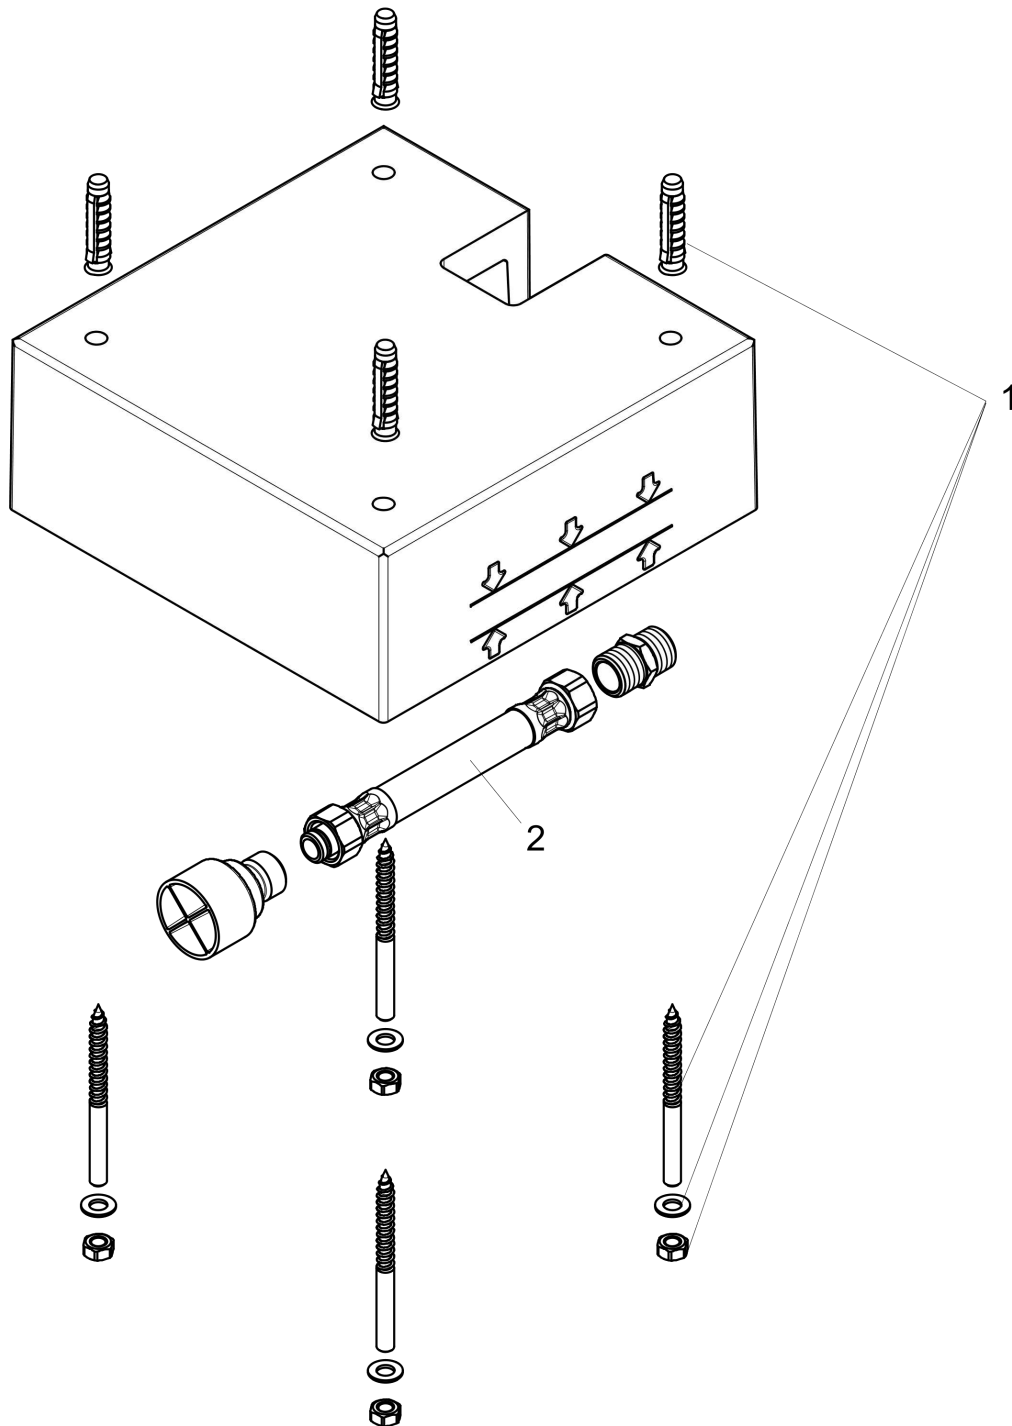

**Raindance E**  
**Rough, Showerhead 400 Square 1-Jet**  
Finishes : n.a. Part no. : 26254181

## Exploded drawing

Year of production: >03/18

**Raindance E**  
**Rough, Showerhead 400 Square 1-Jet**  
Finishes : n.a. Part no. : **26254181**

## Spare parts list

Year of production: >03/18

Pos.	Description	Part no.	Price	PU
1	mounting kit	97722000	-	1
2	connection hose 600 mm G½ x G½	25928000	-	1