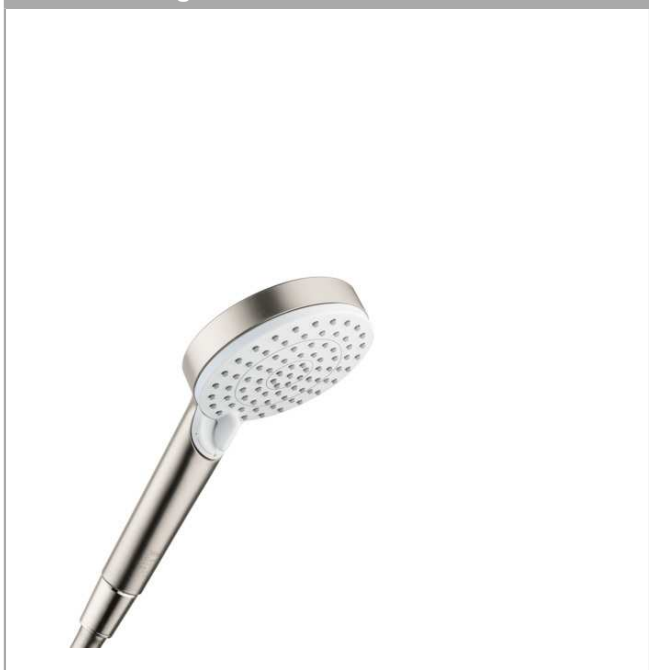

Crometta

Handshower Vario-Jet, 1.8 GPM

Finishes : **brushed nickel** Part no. : **26332821**

Description

Features

- 80 no-clog spray channels
- Spray modes: Vario-Jet (spray zones of variable intensity)
- Flow: 1.8 GPM (6.8 L/Min)
- Easy-to-clean white spray face

Item details

List Price \$ 63.00

Technology

Compliance

Product image

Scale drawing