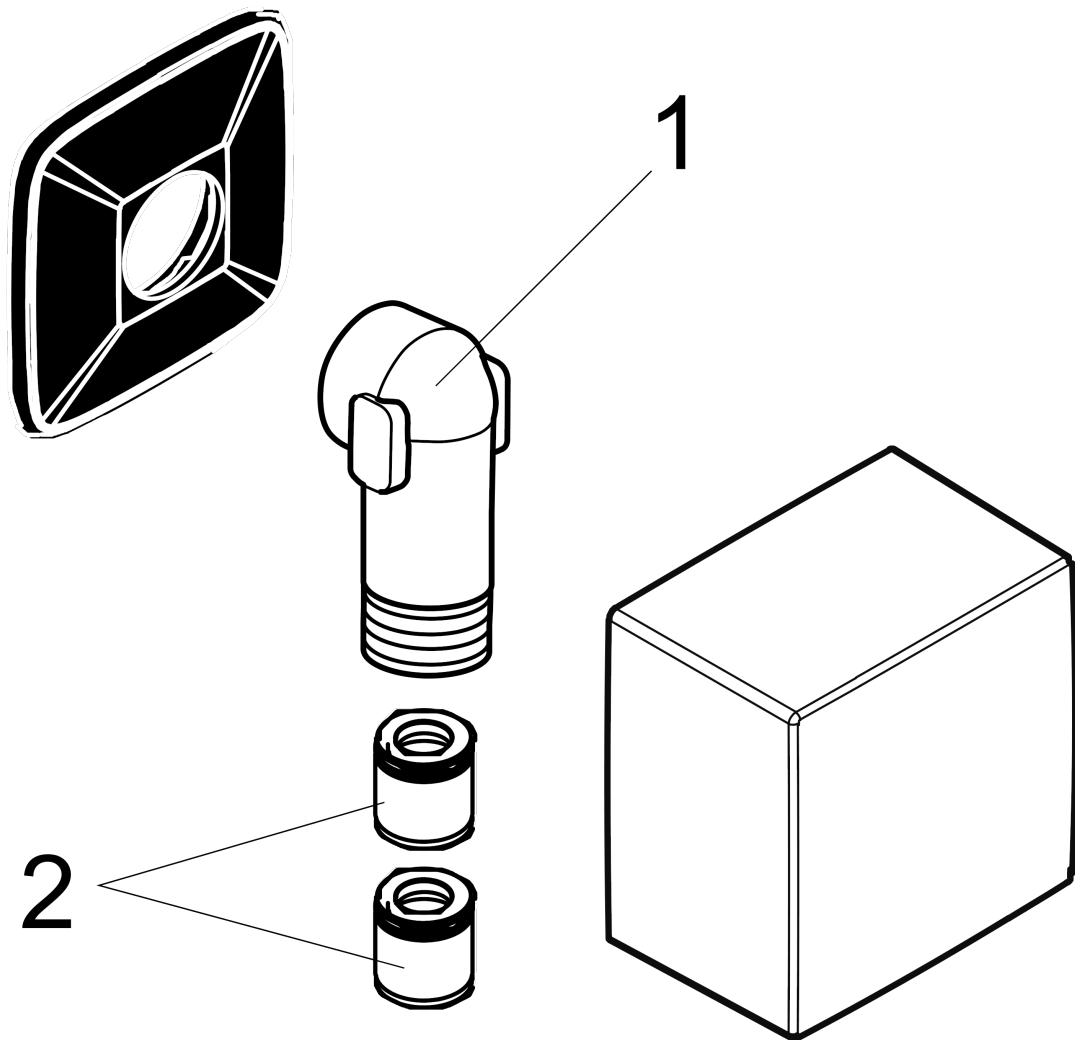

FixFit

Wall Outlet Square with Check Valves

Finishes : **chrome** Part no. : **26455001**

Exploded drawing

Year of production: >01/18

FixFit**Wall Outlet Square with Check Valves**Finishes : **chrome** Part no. : **26455001****Spare parts list**

Year of production: >01/18

Pos.	Description	Part no.	Price	PU
1	connection angel	98531001	-	1
2	set of non return valves DW 15	94074000	-	1