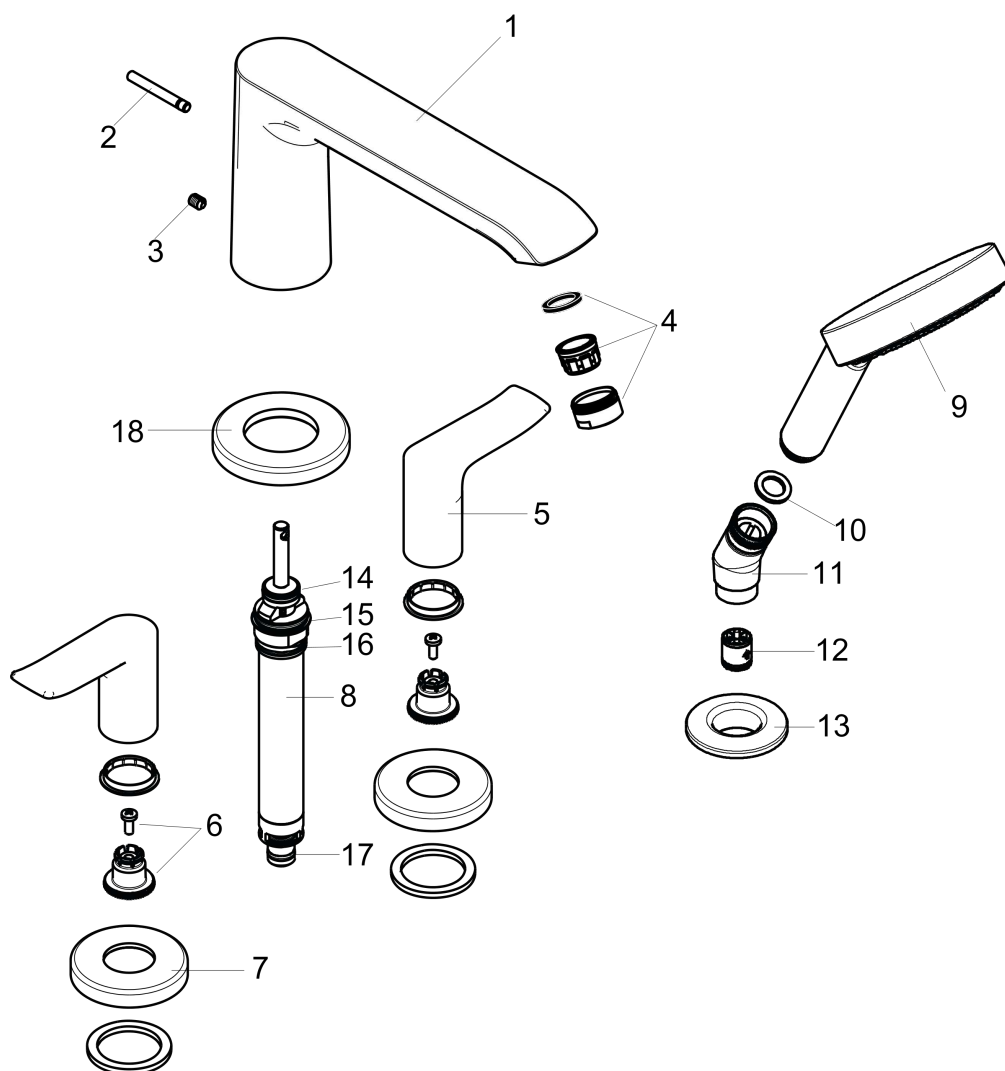

Metris
4-Hole Roman Tub Set Trim with 1.75 GPM Handshower
Finishes : **chrome** Part no. : **31404001**

Exploded drawing

Year of production: >07/18

Metris

4-Hole Roman Tub Set Trim with 1.75 GPM Handshower

Finishes : **chrome** Part no. : **31404001**

Spare parts list

Year of production: >07/18

Pos.	Description	Part no.	Price	PU
1	spout cpl.	95799000	-	1
2	diverter knob	98607000	-	1
3	hollow set screw M6x6	97660000	-	1
4	aerator M24x1 (25 l/min)	13956000	-	1
5	handle	95846000	-	1
6	handle fixing set	94184000	-	1
7	escutcheon Ø 70 mm	97779000	-	1
8	escutcheon	31098000	-	1
9	selector assy	96775000	-	1
10	handshower	26036001	-	1
11	filter packing	94246000	-	1
12	shower holder	28071000	-	1
13	set of non return valves DW 15	94074000	-	1
14	escutcheon Ø 52 mm	97159000	-	1
15	O-Ring 14x2,5	98189000	-	1
16	O-Ring 23x2,5	98183000	-	1
17	O-Ring 22x2	98185000	-	1
18	O-ring 9x2,5	98217000	-	1
a	base body	06646000	-	1