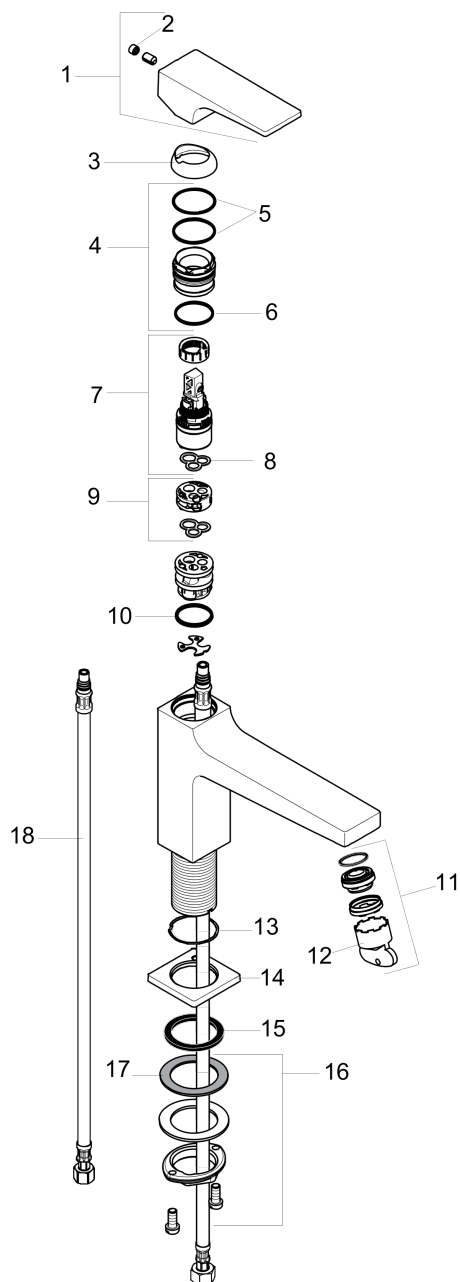

Metropol
Single-Hole Faucet 100 with Lever Handle, 1.2 GPM
Finishes : **chrome** Part no. : **32505001**

Exploded drawing

Year of production: >01/18

Metropol

Single-Hole Faucet 100 with Lever Handle, 1.2 GPM

Finishes : **chrome** Part no. : **32505001**

Spare parts list

Year of production: >01/18

Pos.	Description	Part no.	Price	PU
1	handle	92995000	-	1
2	screw cover	95704000	-	1
3	flange	92625000	-	1
4	nut	92689000	-	1
5	O-ring 27x1,5	92527000	-	1
6	O-ring 25x1,5	98146000	-	1
7	cartridge, assy	95973001	-	1
8	seal	98865000	-	1
9	adapter for cartridge	98866000	-	1
10	O-ring 23x2	98398000	-	1
11	aerator M22x1	93098000	-	1
12	service tool	95661000	-	1
13	O-ring 32x1,5	92936000	-	1
14	escutcheon	93048000	-	1
15	flat seal	98749000	-	1
16	fixing set (Ø 32)	13961000	-	1
17	lever collar	97548000	-	1
18	connection hose 23½" M8x0,75 3/8"	98600001	-	1
a	O-ring 7x1,5	98422000	-	1