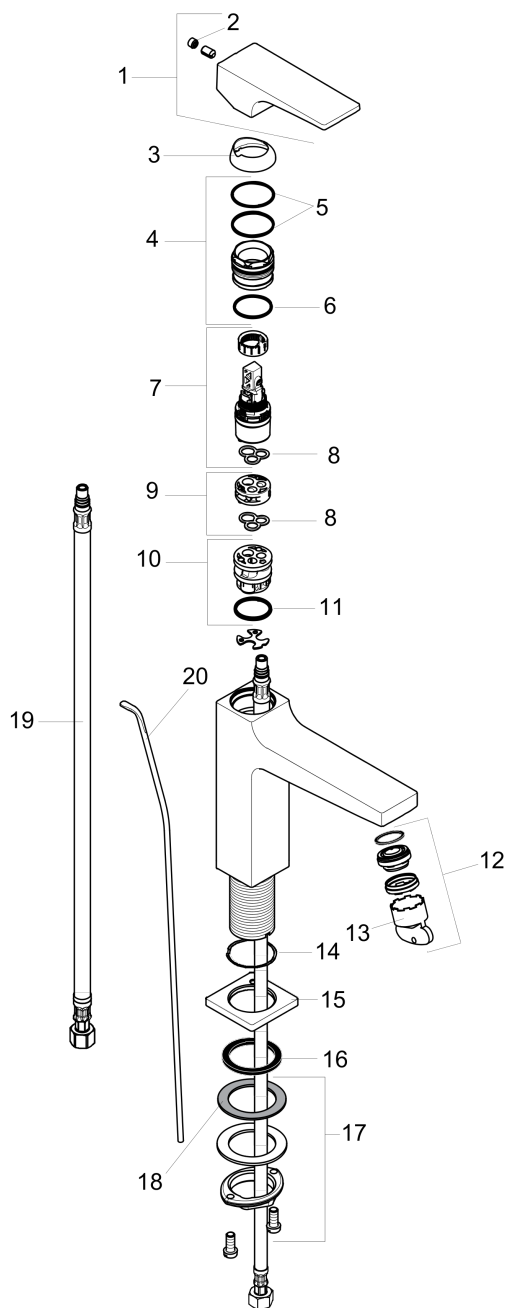

Metropol

Single-Hole Faucet 110 with Lever Handle and Pop-Up Drain, 1.2 GPM

Finishes : **chrome** Part no. : **32506001**

Exploded drawing

Year of production: >01/18

Metropol

Single-Hole Faucet 110 with Lever Handle and Pop-Up Drain, 1.2 GPM

Finishes : **chrome** Part no. : **32506001**

Spare parts list

Year of production: >01/18

Pos.	Description	Part no.	Price	PU
1	handle	92995000	-	1
2	screw cover	95704000	-	1
3	flange	92625000	-	1
4	nut	92689000	-	1
5	O-ring 27x1,5	92527000	-	1
6	O-ring 25x1,5	98146000	-	1
7	cartridge, assy	95973001	-	1
8	seal	98865000	-	1
9	adapter for cartridge	92628000	-	1
10	adapter for cartridge	98866000	-	1
11	O-ring 23x2	98398000	-	1
12	aerator M22x1	93098000	-	1
13	service tool	95661000	-	1
14	O-ring 32x1,5	92936000	-	1
15	escutcheon	93048000	-	1
16	flat seal	98749000	-	1
17	fixing set (Ø 32)	13961000	-	1
18	lever collar	97548000	-	1
19	connection hose 23½" M8x0,75 3/8"	98600001	-	1
20	pull rod	96657000	-	1
a	pop up waste	88509000	-	1