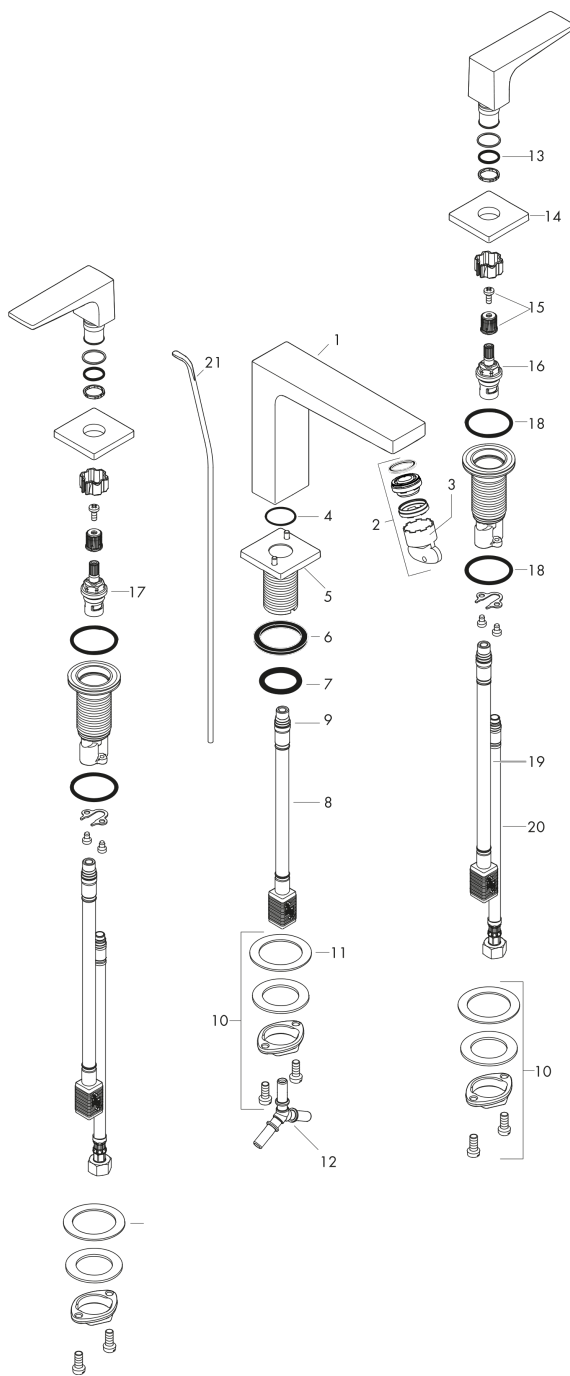

Metropol

Widespread Faucet 110 with Lever Handles and Pop-Up Drain, 1.2 GPM

Finishes : chrome Part no. : 32516001

Exploded drawing

Year of production: >01/18

Metropol

Widespread Faucet 110 with Lever Handles and Pop-Up Drain, 1.2 GPM

Finishes : **chrome** Part no. : **32516001**

Spare parts list

Year of production: >01/18

Pos.	Description	Part no.	Price	PU
1	spout 110 mm	93021000	-	1
2	aerator M24x1 (4,5 l/min)	93202000	-	1
3	service tool	95661000	-	1
4	O-ring 21x1,5	98219000	-	1
5	flat seal	98749000	-	1
6	O-ring 26x4	92191000	-	1
7	connection hose 200 mm M10x1	92913000	-	1
8	O-ring 8x1,75	97827000	-	1
9	fixing set (Ø 28)	92909000	-	1
10	hose connection angel	92905000	-	1
11	O-Ring 14x1,5	98201000	-	1
12	handle fixing set	98932000	-	1
13	shut off unit right closing	98817001	-	1
14	shut off unit left closing	95366001	-	1
15	O-ring 33x2,5	92907000	-	1
16	connection hose 400 mm M10x1	92914000	-	1
17	connection hose 18½" M8x0,75 3/8"	96321001	-	1
18	lever collar	97548000	-	1
19	pull rod	96657000	-	1
20	escutcheon for spout	92906000	-	1
21	escutcheon	92915000	-	1
a	pop up waste	88509000	-	1
b	handle for hot water	92916000	-	1
c	handle for cold water	92917000	-	1