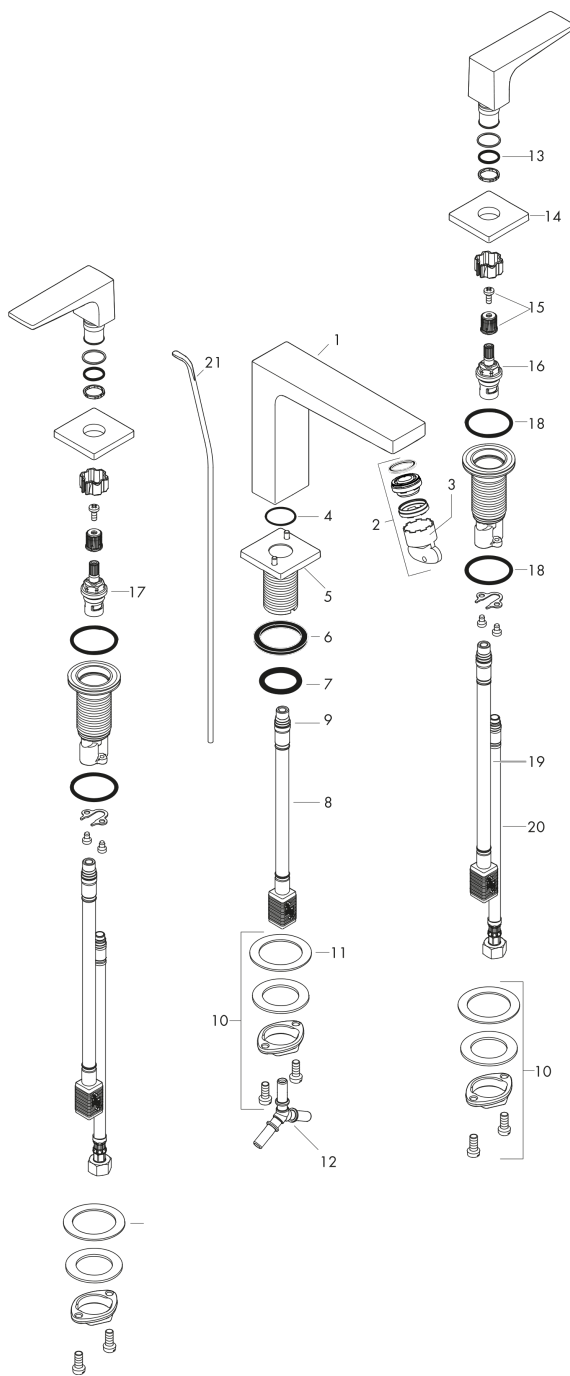

Metropol

Widespread Faucet 110 with Lever Handles and Pop-Up Drain, 1.2 GPM

Finishes : brushed nickel Part no. : 32516821

Exploded drawing

Year of production: >03/18

Metropol

Widespread Faucet 110 with Lever Handles and Pop-Up Drain, 1.2 GPM

Finishes : **brushed nickel** Part no. : **32516821**

Spare parts list

Year of production: >03/18

| Pos. | Description | Part no. | Price | PU |
|------|-----------------------------------|----------|-------|----|
| 1 | spout 110 mm | 93021820 | - | 1 |
| 2 | aerator M24x1 (4,5 l/min) | 93202000 | - | 1 |
| 3 | service tool | 95661000 | - | 1 |
| 4 | O-ring 21x1,5 | 98219000 | - | 1 |
| 5 | flat seal | 98749000 | - | 1 |
| 6 | O-ring 26x4 | 92191000 | - | 1 |
| 7 | connection hose 200 mm M10x1 | 92913000 | - | 1 |
| 8 | O-ring 8x1,75 | 97827000 | - | 1 |
| 9 | fixing set (Ø 28) | 92909000 | - | 1 |
| 10 | hose connection angel | 92905000 | - | 1 |
| 11 | O-Ring 14x1,5 | 98201000 | - | 1 |
| 12 | handle fixing set | 98932000 | - | 1 |
| 13 | shut off unit right closing | 98817001 | - | 1 |
| 14 | shut off unit left closing | 95366001 | - | 1 |
| 15 | O-ring 33x2,5 | 92907000 | - | 1 |
| 16 | connection hose 400 mm M10x1 | 92914000 | - | 1 |
| 17 | connection hose 18½" M8x0,75 3/8" | 96321001 | - | 1 |
| 18 | lever collar | 97548000 | - | 1 |
| 19 | pull rod | 96657820 | - | 1 |
| 20 | escutcheon for spout | 92906820 | - | 1 |
| 21 | escutcheon | 92915820 | - | 1 |
| a | pop up waste | 88509820 | - | 1 |
| b | handle for hot water | 92916820 | - | 1 |