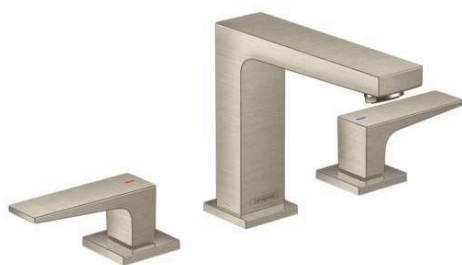

Metropol

Widespread Faucet 110 with Lever Handles and Pop-Up Drain, 1.2 GPM

Finishes : **brushed nickel** Part no. : **32516821**

Description

Features

- Aerated spray
- Flow: 1.2 GPM (4.5 L/Min)
- 90° ceramic valves
- Includes pop-up drain

Item details

List Price

$ 798.00

Technology

Compliance

Product image