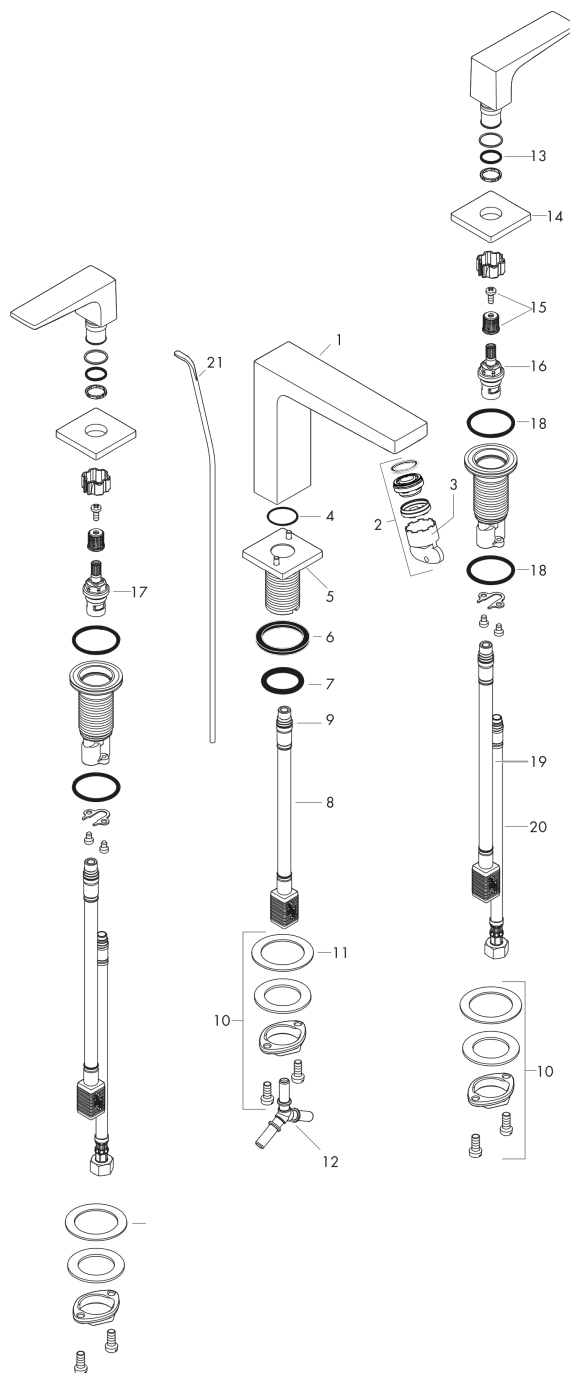

## Metropol

Widespread Faucet 160 with Lever Handles and Pop-Up Drain, 1.2 GPM

Finishes : **chrome** Part no. : **32517001**

### Exploded drawing

Year of production: >07/18

## Metropol

**Widespread Faucet 160 with Lever Handles and Pop-Up Drain, 1.2 GPM**

Finishes : **chrome** Part no. : **32517001**

### Spare parts list

Year of production: >07/18

Pos.	Description	Part no.	Price	PU
1	spout 160 mm	93022000	-	1
2	aerator M24x1 (4,5 l/min)	93202000	-	1
3	service tool	95661000	-	1
4	O-ring 21x1,5	98219000	-	1
5	escutcheon for spout	92906000	-	1
6	flat seal	98749000	-	1
7	O-ring 26x4	92191000	-	1
8	connection hose 200 mm M10x1	92913000	-	1
9	O-ring 8x1,75	97827000	-	1
10	fixing set (Ø 28)	92909000	-	1
11	lever collar	97548000	-	1
12	hose connection angel	92905000	-	1
13	O-Ring 14x1,5	98201000	-	1
14	escutcheon	92915000	-	1
15	handle fixing set	98932000	-	1
16	shut off unit right closing	98817001	-	1
17	shut off unit left closing	95366001	-	1
18	O-ring 33x2,5	92907000	-	1
19	connection hose 400 mm M10x1	92914000	-	1
20	connection hose 18½" M8x0,75 3/8"	96321001	-	1
21	pull rod	96657000	-	1
a	pop up waste	88509000	-	1
b	handle for cold water	92917000	-	1
c	handle for hot water	92916000	-	1