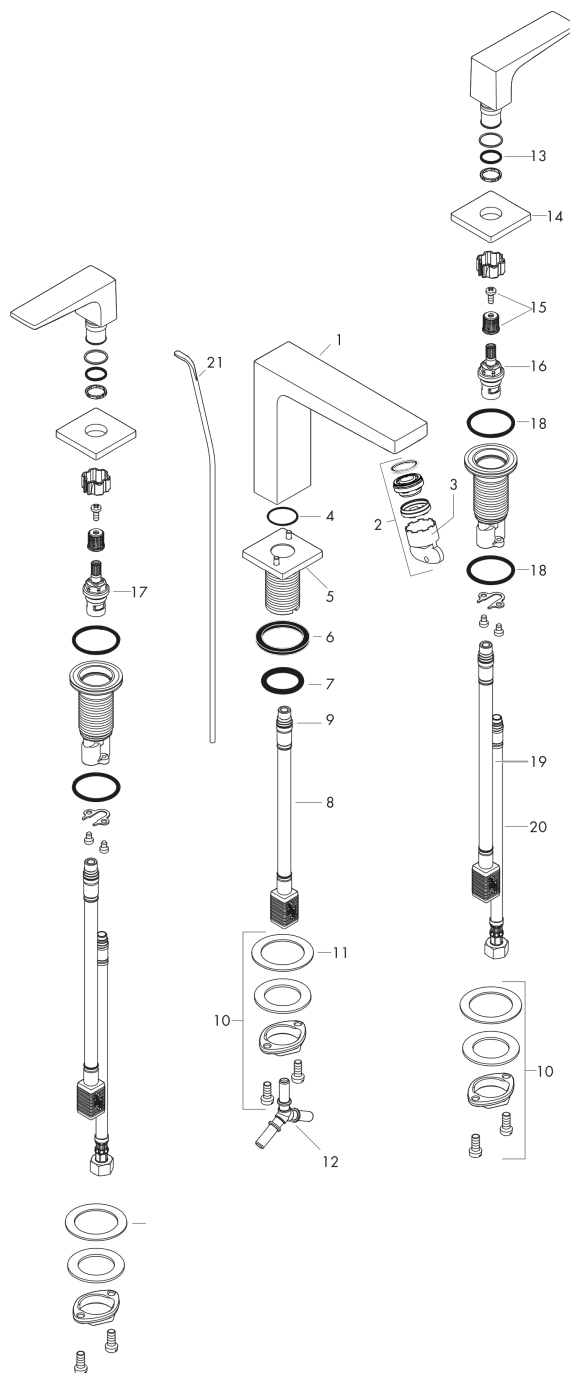

Metropol

Widespread Faucet 160 with Lever Handles and Pop-Up Drain, 1.2 GPM

Finishes : brushed nickel Part no. : 32517821

Exploded drawing

Year of production: >07/18

Metropol

Widespread Faucet 160 with Lever Handles and Pop-Up Drain, 1.2 GPM

Finishes : **brushed nickel** Part no. : **32517821**

Spare parts list

Year of production: >07/18

Pos.	Description	Part no.	Price	PU
1	spout 160 mm	93022820	-	1
2	aerator M24x1 (4,5 l/min)	93202000	-	1
3	service tool	95661000	-	1
4	O-ring 21x1,5	98219000	-	1
5	escutcheon for spout	92906820	-	1
6	flat seal	98749000	-	1
7	O-ring 26x4	92191000	-	1
8	connection hose 200 mm M10x1	92913000	-	1
9	O-ring 8x1,75	97827000	-	1
10	fixing set (Ø 28)	92909000	-	1
11	lever collar	97548000	-	1
12	hose connection angel	92905000	-	1
13	O-Ring 14x1,5	98201000	-	1
14	escutcheon	92915820	-	1
15	handle fixing set	98932000	-	1
16	shut off unit right closing	98817001	-	1
17	shut off unit left closing	95366001	-	1
18	O-ring 33x2,5	92907000	-	1
19	connection hose 400 mm M10x1	92914000	-	1
20	connection hose 18½" M8x0,75 3/8"	96321001	-	1
21	pull rod	96657820	-	1
a	pop up waste	88509820	-	1
b	handle for hot water	92916820	-	1