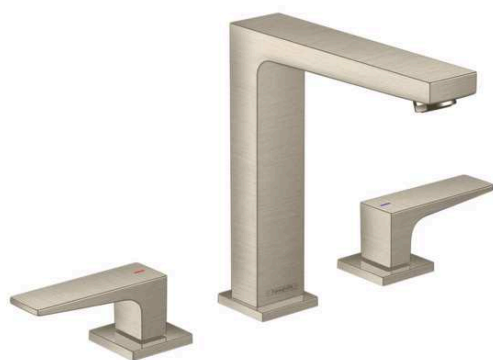

Metropol

Widespread Faucet 160 with Lever Handles and Pop-Up Drain, 1.2 GPM

Finishes : **brushed nickel** Part no. : **32517821**

Description

Features

- Aerated spray
- Flow: 1.2 GPM (4.5 L/Min)
- 90° ceramic valves
- Includes pop-up drain

Item details

List Price \$ 876.00

Technology

Compliance

Product image

Scale drawing