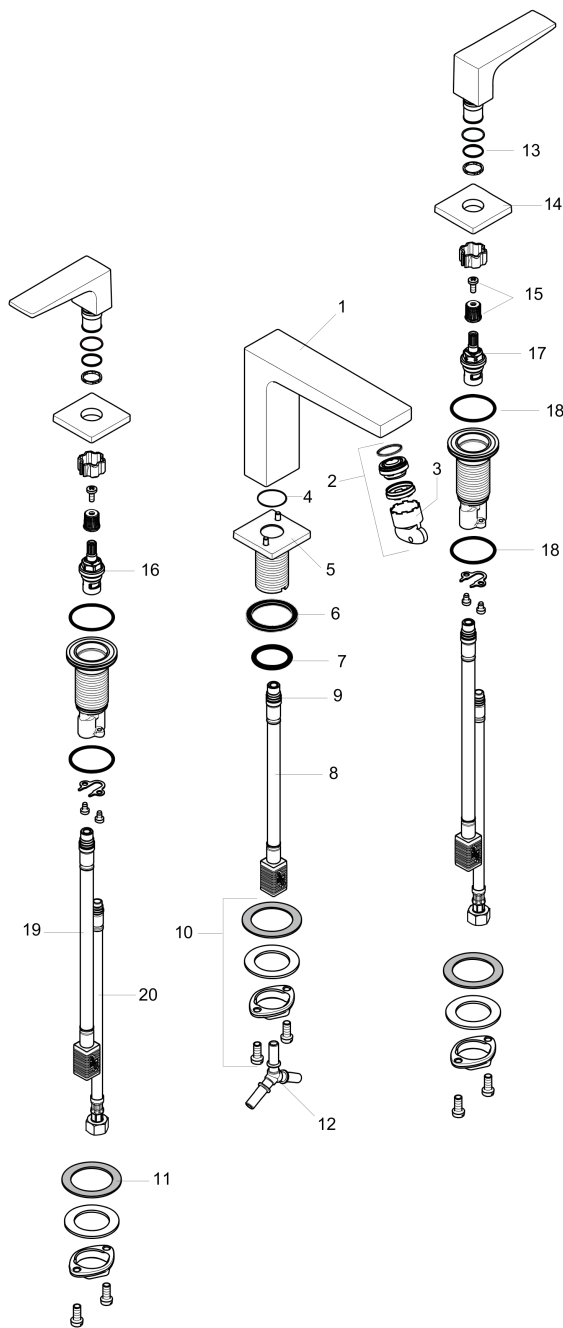

**Metropol**  
**Widespread Faucet 110 with Lever Handles, 1.2 GPM**  
Finishes : **chrome**    Part no. : **32518001**

## Exploded drawing

Year of production: >01/18

## Metropol

**Widespread Faucet 110 with Lever Handles, 1.2 GPM**

Finishes : **chrome** Part no. : **32518001**

### Spare parts list

Year of production: >01/18

Pos.	Description	Part no.	Price	PU
1	spout 110 mm	93157000	-	1
2	aerator M24x1 (4,5 l/min)	93202000	-	1
3	service tool	95661000	-	1
4	O-ring 21x1,5	98219000	-	1
5	escutcheon for spout	92906000	-	1
6	flat seal	98749000	-	1
7	O-ring 26x4	92191000	-	1
8	connection hose 200 mm M10x1	92913000	-	1
9	O-ring 8x1,75	97827000	-	1
10	fixing set (Ø 28)	92909000	-	1
11	lever collar	97548000	-	1
12	hose connection angel	92905000	-	1
13	O-Ring 14x1,5	98201000	-	1
14	escutcheon	92915000	-	1
15	handle fixing set	98932000	-	1
16	shut off unit right closing	98817001	-	1
17	shut off unit left closing	95366001	-	1
18	O-ring 33x2,5	92907000	-	1
19	connection hose 400 mm M10x1	92914000	-	1
20	connection hose 18½" M8x0,75 3/8"	96321001	-	1
a	handle for hot water	92916000	-	1
b	handle for cold water	92917000	-	1