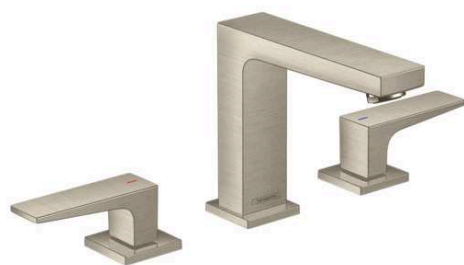

Metropol
Widespread Faucet 110 with Lever Handles, 1.2 GPM
Finishes : **brushed nickel**   Part no. : **32518821**

Description

Features

- Aerated spray
- Flow: 1.2 GPM (4.5 L/Min)
- 90° ceramic valves

Item details

List Price $ 716.00

Technology

Compliance

Product image