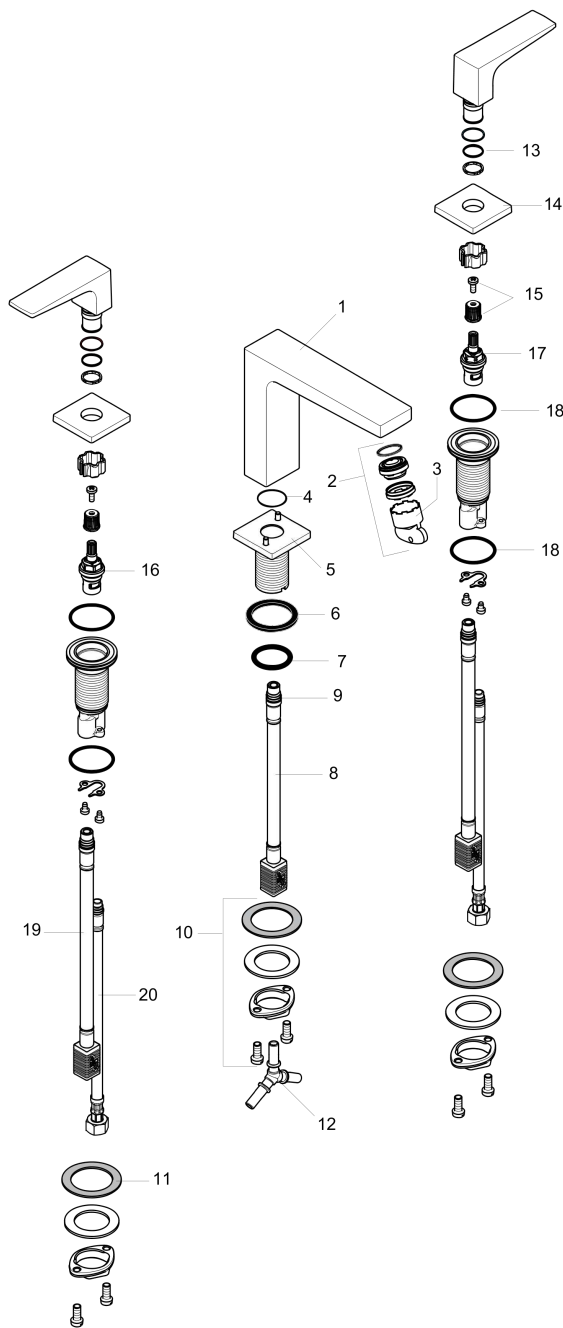

Metropol

Widespread Faucet 110 with Lever Handles, 1.2 GPM

Finishes : brushed nickel Part no. : 32518821

Exploded drawing

Year of production: >01/18

Metropol

Widespread Faucet 110 with Lever Handles, 1.2 GPM

Finishes : **brushed nickel** Part no. : **32518821**

Spare parts list

Year of production: >01/18

Pos.	Description	Part no.	Price	PU
1	spout 110 mm	93157820	-	1
2	aerator M24x1 (4,5 l/min)	93202000	-	1
3	service tool	95661000	-	1
4	O-ring 21x1,5	98219000	-	1
5	escutcheon for spout	92906820	-	1
6	flat seal	98749000	-	1
7	O-ring 26x4	92191000	-	1
8	connection hose 200 mm M10x1	92913000	-	1
9	O-ring 8x1,75	97827000	-	1
10	fixing set (Ø 28)	92909000	-	1
11	lever collar	97548000	-	1
12	hose connection angel	92905000	-	1
13	O-Ring 14x1,5	98201000	-	1
14	escutcheon	92915820	-	1
15	handle fixing set	98932000	-	1
16	shut off unit right closing	98817001	-	1
17	shut off unit left closing	95366001	-	1
18	O-ring 33x2,5	92907000	-	1
19	connection hose 400 mm M10x1	92914000	-	1
20	connection hose 18½" M8x0,75 3/8"	96321001	-	1
a	handle for hot water	92916820	-	1