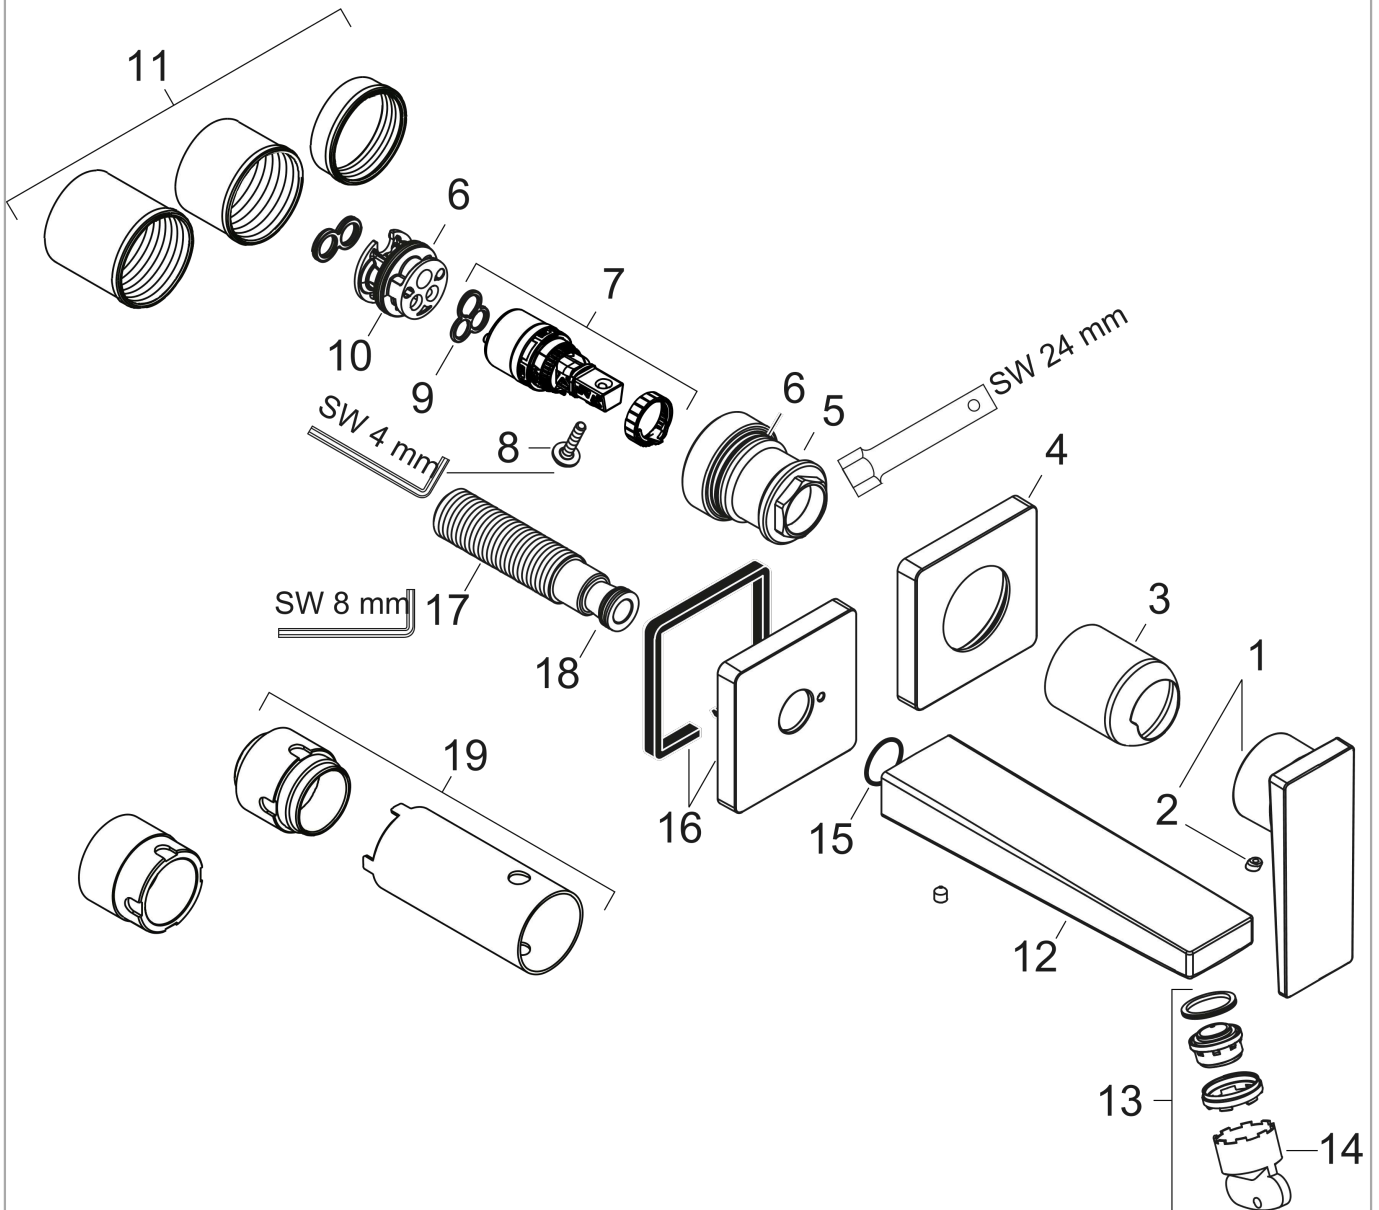

## Metropol

Wall-Mounted Single-Handle Faucet Trim with Lever Handle, 1.2 GPM

Finishes : brushed nickel Part no. : 32526821

### Exploded drawing

Year of production: >01/18

## Metropol

Wall-Mounted Single-Handle Faucet Trim with Lever Handle, 1.2 GPM

Finishes : **brushed nickel** Part no. : **32526821**

### Spare parts list

Year of production: >01/18

Pos.	Description	Part no.	Price	PU
1	handle	93163820	-	1
2	screw cover	96338000	-	1
3	sleeve	93053820	-	1
4	escutcheon for handle	93161820	-	1
5	nut	93141000	-	1
6	O-ring 26x2	98147000	-	1
7	cartridge, assy	95973001	-	1
8	locking screw for handle	95140000	-	1
9	seal	98865000	-	1
10	adapter for cartridge	95634000	-	1
11	fixing set	97971000	-	1
12	spout 225 mm	93166820	-	1
13	aerator M24x1 (4,5 l/min)	93202000	-	1
14	service tool	95661000	-	1
15	O-ring 18x1,5	98231000	-	1
16	escutcheon for spout	93162820	-	1
17	connecting thread G½	95626000	-	1
18	O-ring 13x2	98128000	-	1
19	extension set 25 mm for 13622180	31971000	-	1