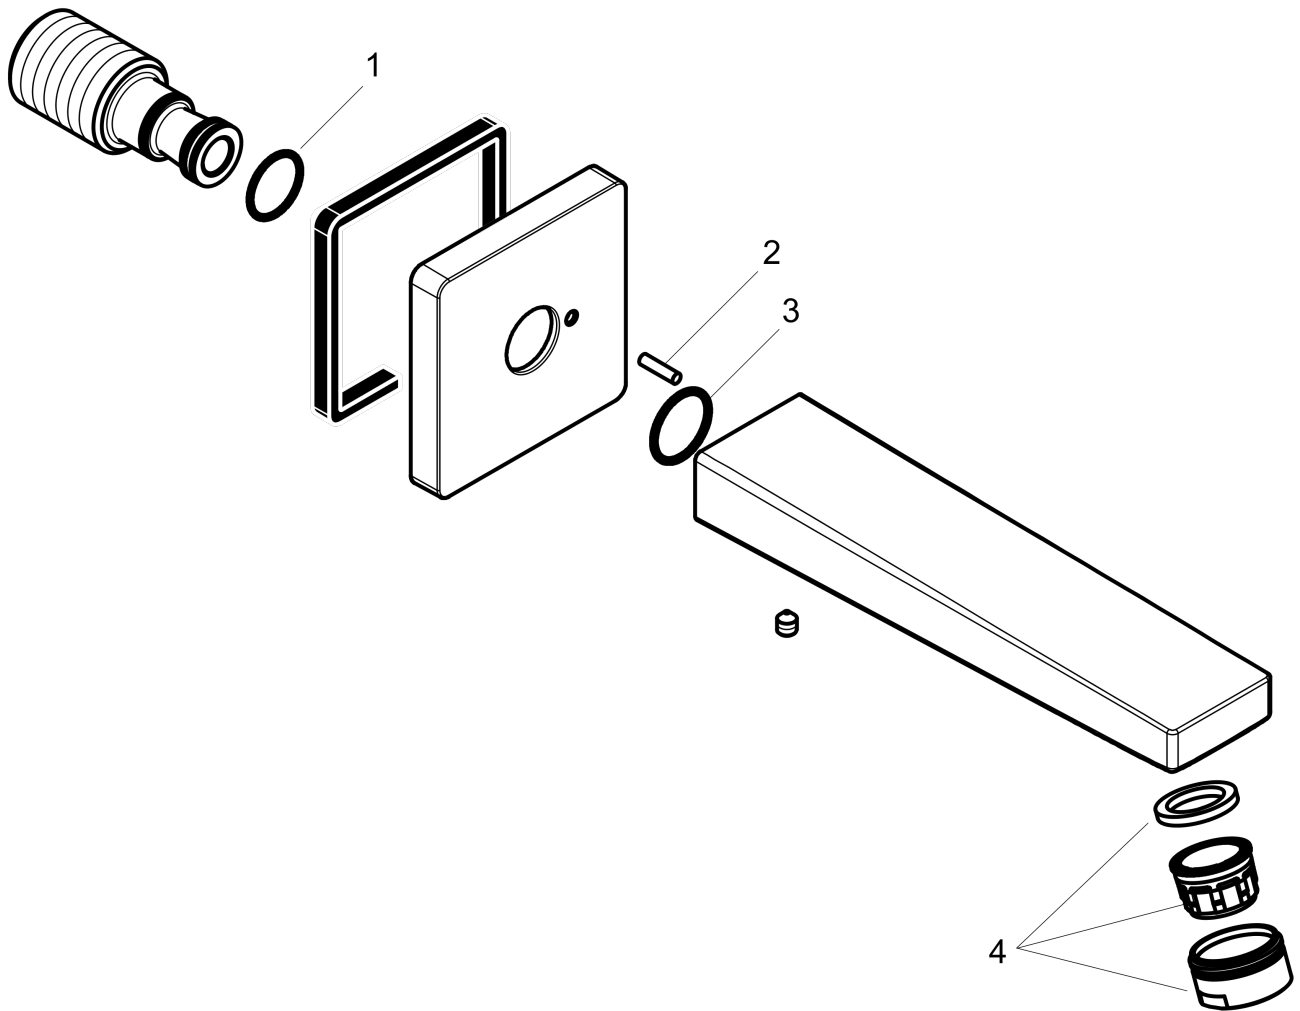

**Metropol
Tub Spout**

Finishes : **brushed nickel** Part no. : **32542821**

Exploded drawing

Year of production: >01/18

**Metropol
Tub Spout**

Finishes : **brushed nickel** Part no. : **32542821**

Spare parts list

Year of production: >01/18

Pos.	Description	Part no.	Price	PU
1	O-ring 13x2	98128000	-	1
2	pin	97766000	-	1
3	O-ring 18x1,5	98231000	-	1
4	aerator M24x1 (30 l/min)	96512820	-	1