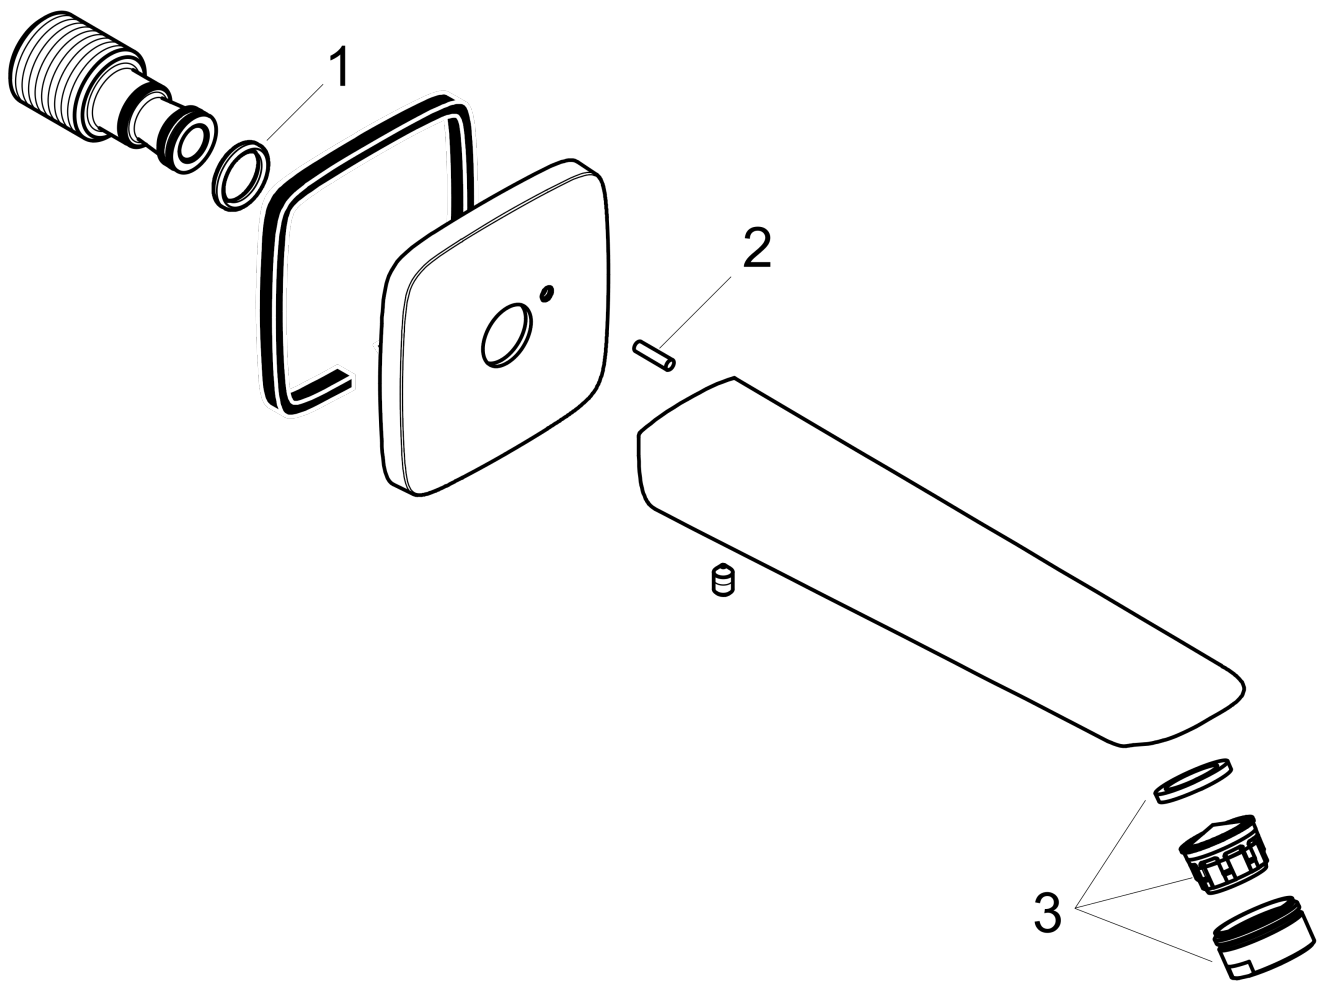

Logis

Tub Spout

Finishes : brushed nickel Part no. : 71410821

Exploded drawing

Year of production: >01/16

Logis

Tub Spout

Finishes : **brushed nickel** Part no. : **71410821**

Spare parts list

Year of production: >01/16

Pos.	Description	Part no.	Price	PU
1	O-ring 13x2	98128000	-	1
2	pin	97766000	-	1
3	aerator M24x1 (30 l/min)	96512820	-	1