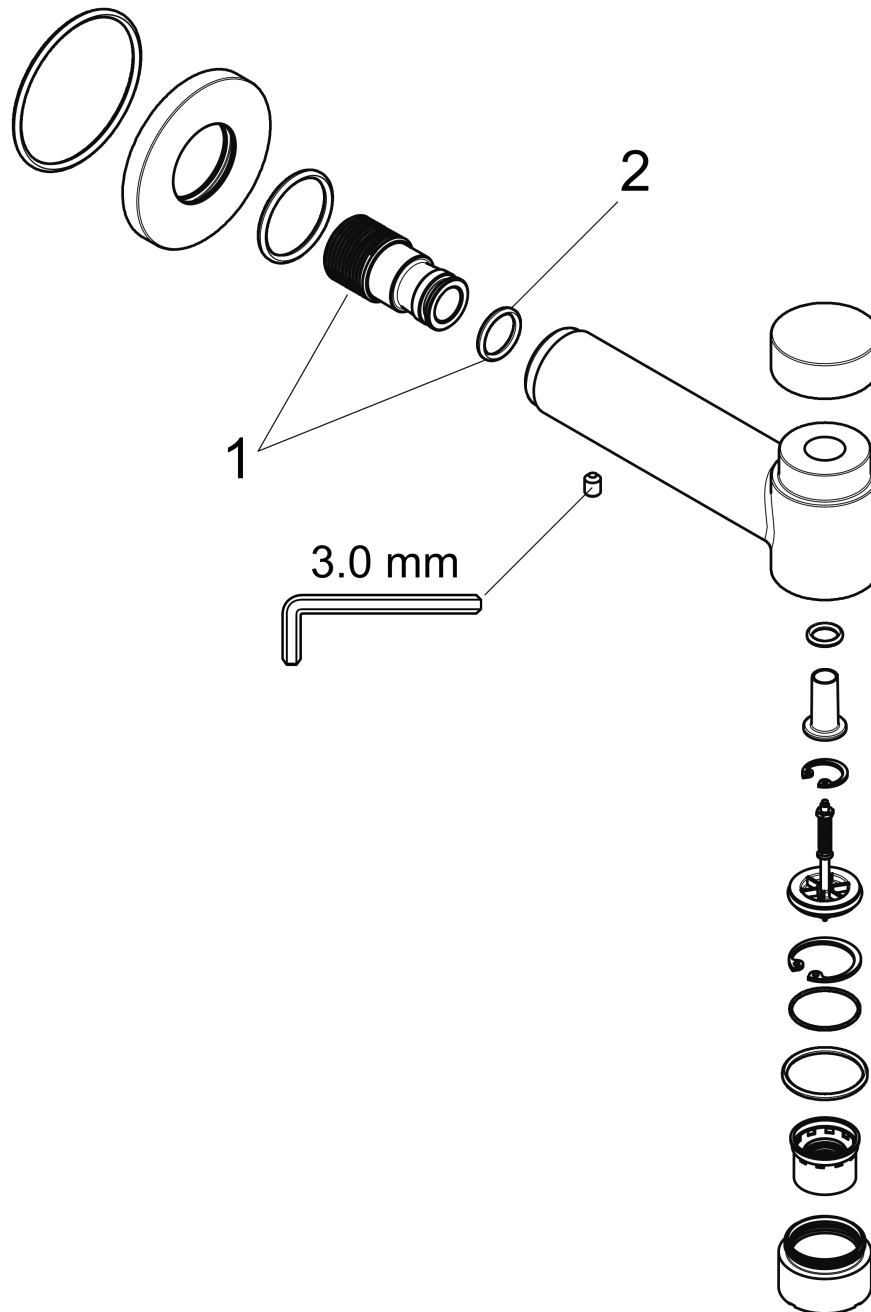

Talis S
Tab Spout with Diverter
 Finishes : **chrome** Part no. : **72411001**

Exploded drawing

Year of production: >11/16

Talis S
Tub Spout with Diverter
 Finishes : **chrome** Part no. : **72411001**

Spare parts list

Year of production: >11/16

Pos.	Description	Part no.	Price	PU
1	connecting thread	96472001	-	1
2	O-ring 16x2,5	98134000	-	1