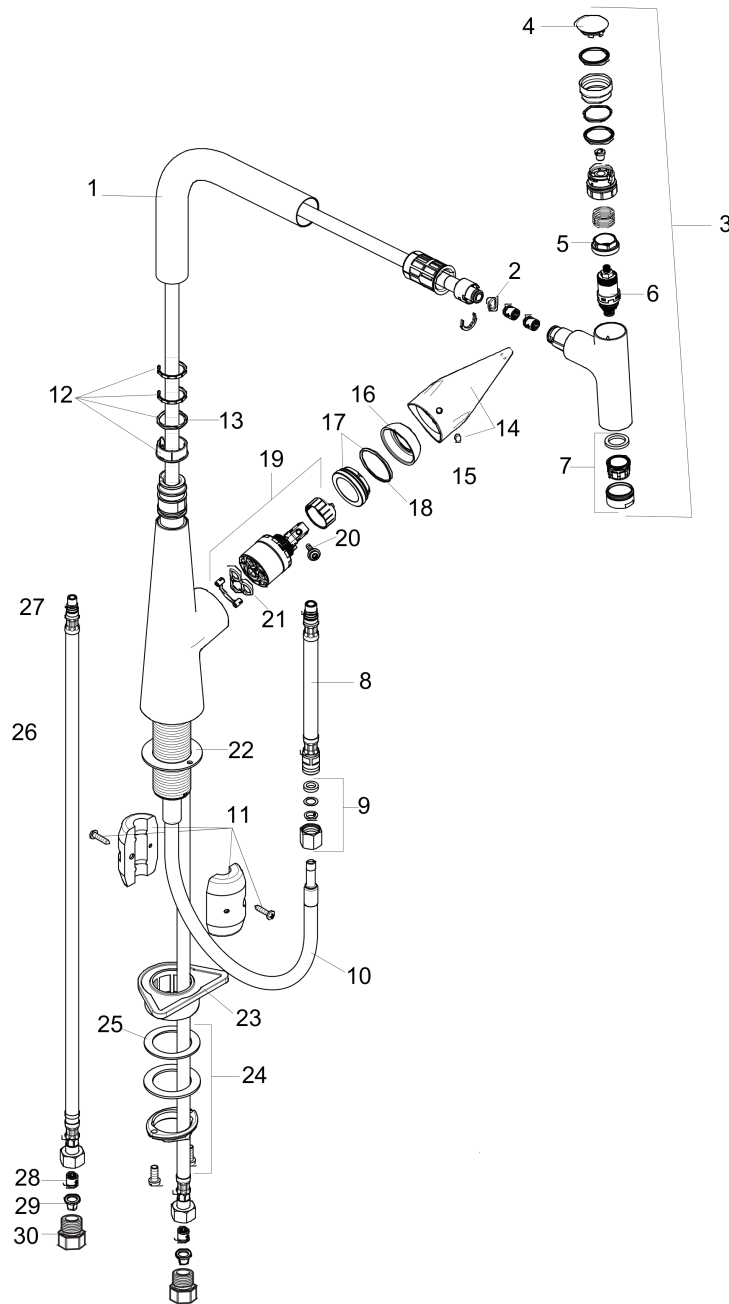

**Talis Select S**  
**HighArc Kitchen Faucet, 1-Spray Pull-Out, 1.75 GPM**  
 Finishes : **steel optic**    Part no. : **72821801**

Exploded drawing

Year of production: >07/16

## Talis Select S

HighArc Kitchen Faucet, 1-Spray Pull-Out, 1.75 GPM

Finishes : **steel optic** Part no. : **72821801**

### Spare parts list

Year of production: >07/16

Pos.	Description	Part no.	Price	PU
1	spout cpl.	92583800	-	1
2	O-ring 8x2	98112000	-	1
3	handspray	92570801	-	1
4	cover	92566000	-	1
5	nut	92567000	-	1
6	shut off unit	98463000	-	1
7	aerator M24x1	92961800	-	1
8	connection hose 600 mm M10x1	92568000	-	1
9	squeezing connection	96099000	-	1
10	hose 1,50 m	92569000	-	1
11	weight	92500000	-	1
12	set of lever collars	98365000	-	1
13	O-ring 21x2,5	98211000	-	1
14	handle	92581800	-	1
15	screw cover	96338000	-	1
16	flange	95498800	-	1
17	nut	97209000	-	1
18	O-Ring 32x2	98193000	-	1
19	cartridge, assy	92730000	-	1
20	locking screw for handle	95140000	-	1
21	seal	95008000	-	1
22	seal	92582000	-	1
23	support	97523000	-	1
24	fixing set (Ø 34)	95049000	-	1
25	lever collar	97548000	-	1
26	connection hose 900 mm M8x0,75 G3/8	95372000	-	1
27	O-ring 7x1,5	98422000	-	1
28	non return valve DW 10	96456000	-	1
29	filter packing	95291000	-	1
30	adapter for connection hose	88802000	-	1