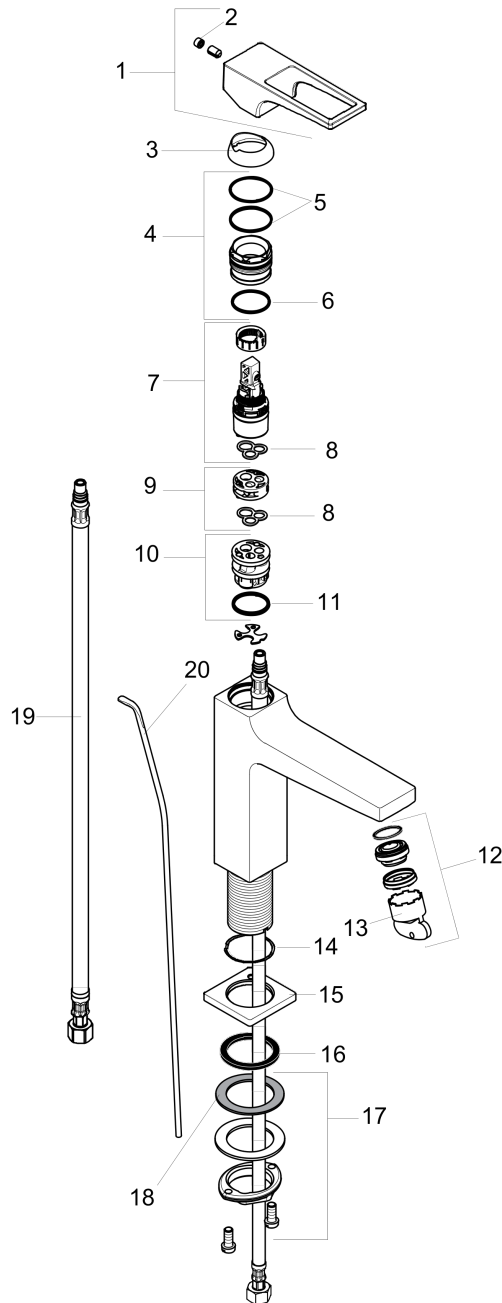

Metropol
Single-Hole Faucet 110 with Loop Handle and Pop-Up Drain, 1.2 GPM
 Finishes : **chrome** Part no. : **74506001**

Exploded drawing

Year of production: >10/17

Metropol**Single-Hole Faucet 110 with Loop Handle and Pop-Up Drain, 1.2 GPM**Finishes : **chrome** Part no. : **74506001****Spare parts list**

Year of production: >10/17

Pos.	Description	Part no.	Price	PU
1	handle	93009000	-	1
2	screw cover	95704000	-	1
3	flange	92625000	-	1
4	nut	92689000	-	1
5	O-ring 27x1,5	92527000	-	1
6	O-ring 25x1,5	98146000	-	1
7	cartridge, assy	95973001	-	1
8	seal	98865000	-	1
9	adapter for cartridge	92628000	-	1
10	adapter for cartridge	98866000	-	1
11	O-ring 23x2	98398000	-	1
12	aerator M22x1	93098000	-	1
13	service tool	95661000	-	1
14	O-ring 32x1,5	92936000	-	1
15	escutcheon	93048000	-	1
16	flat seal	98749000	-	1
17	fixing set (Ø 32)	13961000	-	1
18	lever collar	97548000	-	1
19	connection hose 23½" M8x0,75 3/8"	98600001	-	1
20	pull rod	96657000	-	1
a	pop up waste	88509000	-	1