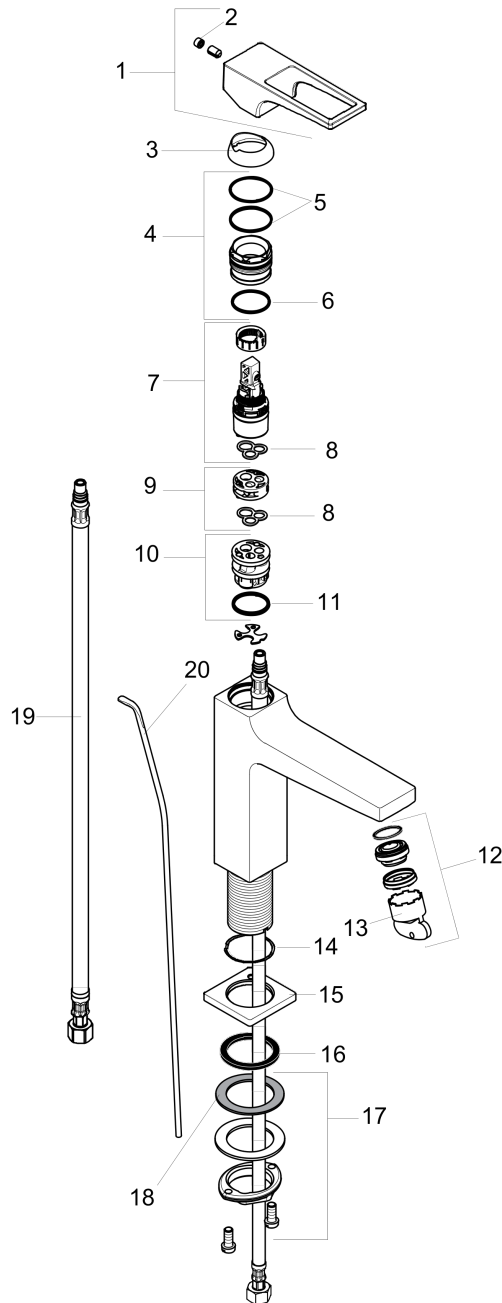

Metropol
Single-Hole Faucet 110 with Loop Handle and Pop-Up Drain, 1.2 GPM
 Finishes : **brushed nickel** Part no. : **74506821**

Exploded drawing

Year of production: >10/17

Metropol
Single-Hole Faucet 110 with Loop Handle and Pop-Up Drain, 1.2 GPM
 Finishes : **brushed nickel** Part no. : **74506821**

Spare parts list

Year of production: >10/17

Pos.	Description	Part no.	Price	PU
1	handle	93009820	-	1
2	screw cover	95704000	-	1
3	flange	92625820	-	1
4	nut	92689000	-	1
5	O-ring 27x1,5	92527000	-	1
6	O-ring 25x1,5	98146000	-	1
7	cartridge, assy	95973001	-	1
8	seal	98865000	-	1
9	adapter for cartridge	92628000	-	1
10	adapter for cartridge	98866000	-	1
11	O-ring 23x2	98398000	-	1
12	aerator M22x1	93098000	-	1
13	service tool	95661000	-	1
14	O-ring 32x1,5	92936000	-	1
15	escutcheon	93048000	-	1
16	flat seal	98749000	-	1
17	fixing set (Ø 32)	13961000	-	1
18	lever collar	97548000	-	1
19	connection hose 23½" M8x0,75 3/8"	98600001	-	1
20	pull rod	96657820	-	1
a	pop up waste	88509820	-	1