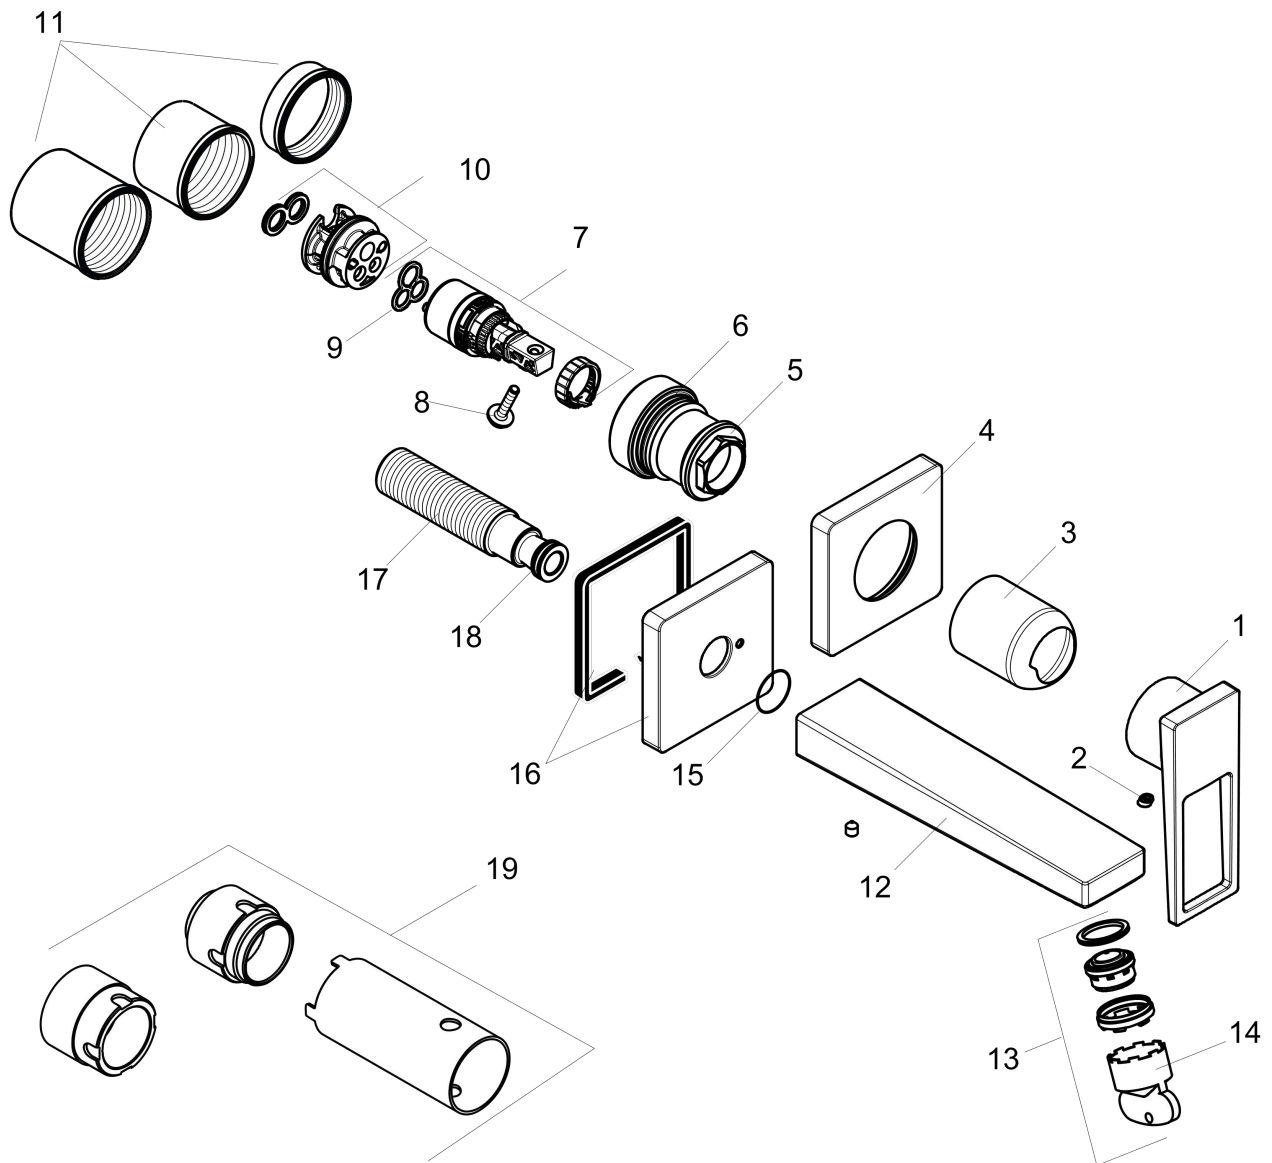

Metropol
Wall-Mounted Single-Handle Faucet Trim with Loop Handle, 1.2 GPM
 Finishes : **brushed nickel** Part no. : **74526821**

Exploded drawing

Year of production: >01/18

Metropol**Wall-Mounted Single-Handle Faucet Trim with Loop Handle, 1.2 GPM**Finishes : **brushed nickel** Part no. : **74526821****Spare parts list**

Year of production: >01/18

Pos.	Description	Part no.	Price	PU
1	handle	93164820	-	1
2	screw cover	96338000	-	1
3	sleeve	93053820	-	1
4	escutcheon for handle	93161820	-	1
5	nut	93141000	-	1
6	O-ring 26x2	98147000	-	1
7	cartridge, assy	95973001	-	1
8	locking screw for handle	95140000	-	1
9	seal	98865000	-	1
10	adapter for cartridge	95634000	-	1
11	fixing set	97971000	-	1
12	spout 225 mm	93166820	-	1
13	aerator M24x1 (4,5 l/min)	93202000	-	1
14	service tool	95661000	-	1
15	O-ring 18x1,5	98231000	-	1
16	escutcheon for spout	93162820	-	1
17	connecting thread G½	95626000	-	1
18	O-ring 13x2	98128000	-	1
19	extension set 25 mm for 13622180	31971000	-	1