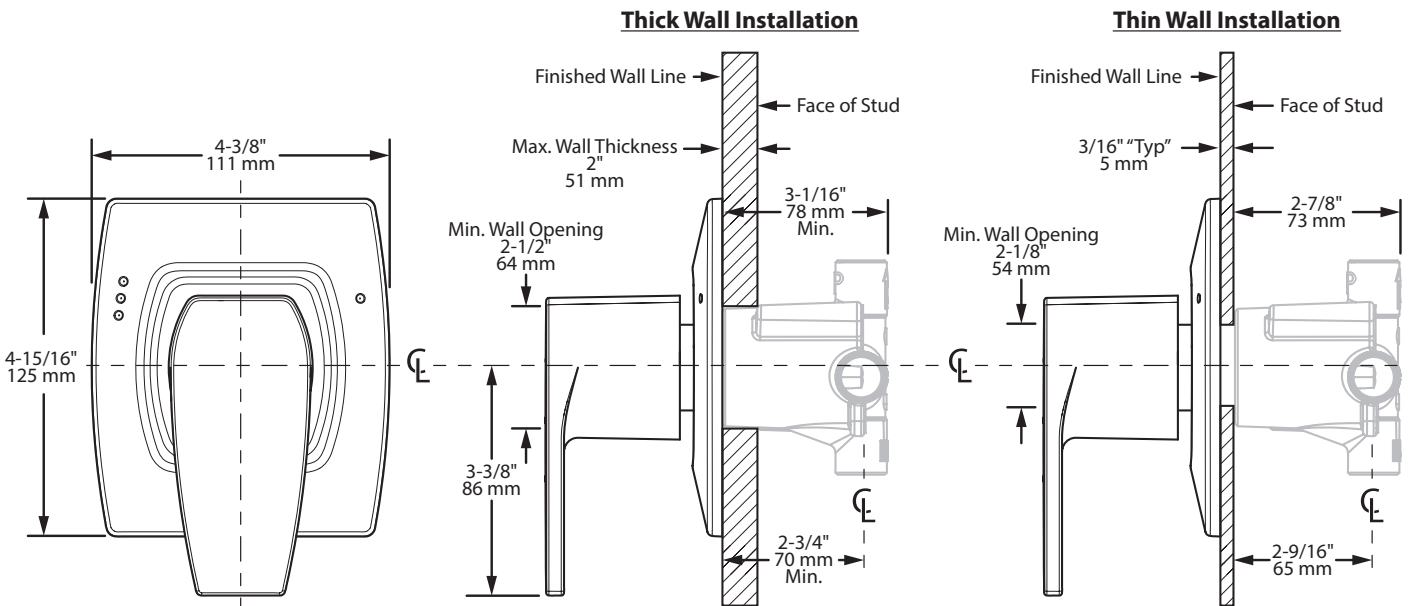

**NOTE:** This valve is not intended to be used as a shut-off valve. To prevent the potential of cross flow, check valves must be integral to the supply valve or installed in both hot and cold water supply lines.

## CRITICAL DIMENSIONS

(DO NOT SCALE)