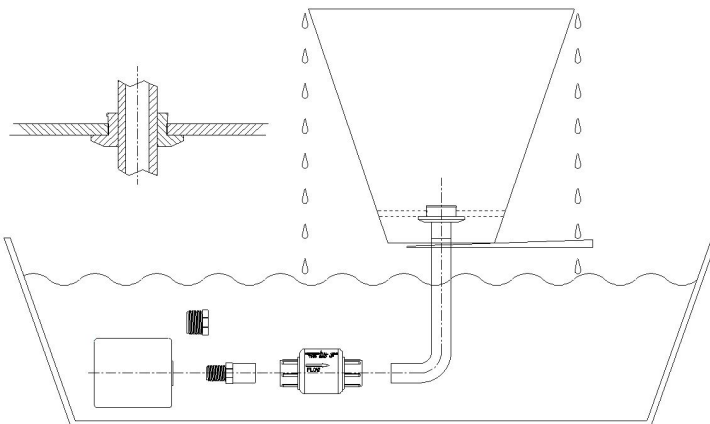

FPB will work with any feature

Scan to see how easy it is to install!