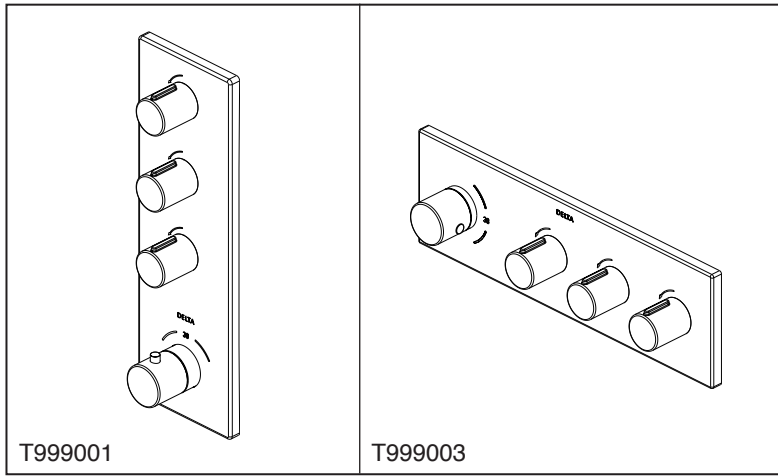

## VOLUME CONTROL TRIM ■ MagnaFlow™ Collection

### STANDARD SPECIFICATIONS:

- Easy installation design
- Metal handle and escutcheon
- Graphics indicate hot/cold temperature adjustment and open/close and volume adjustment
- Must also order rough R99601 separately