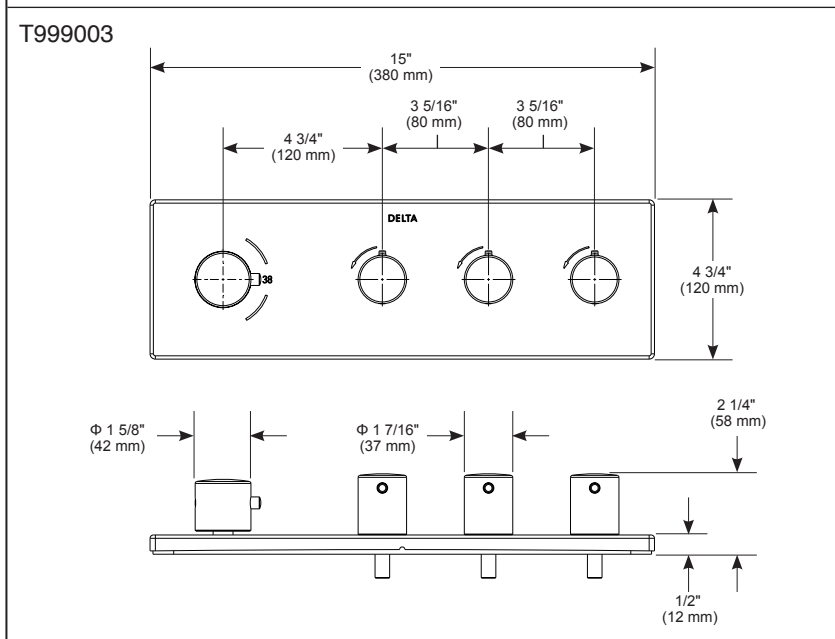

Delta Faucet Company India Private Limited

Unit No. 1061/1062, 10th Floor, Tower B1, Spaze IT Park, Sector 49
Sohna Road, Gurgaon 122018
© 2018 Delta Faucet Company