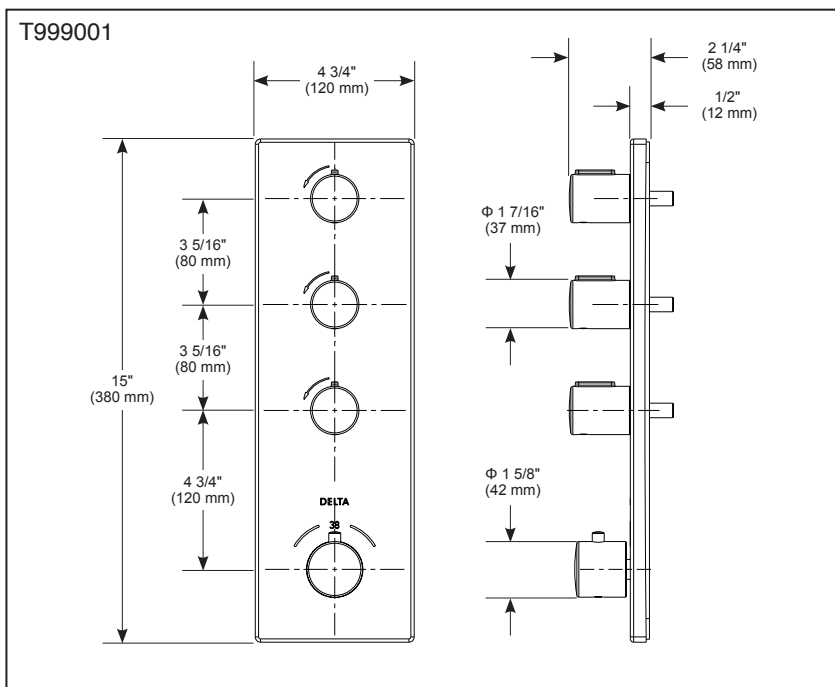

Delta Faucet Company India Private Limited

Unit No. 1061/1062, 10th Floor, Tower B1, Spaze IT Park, Sector 49
Sohna Road, Gurgaon 122018
© 2018 Delta Faucet Company