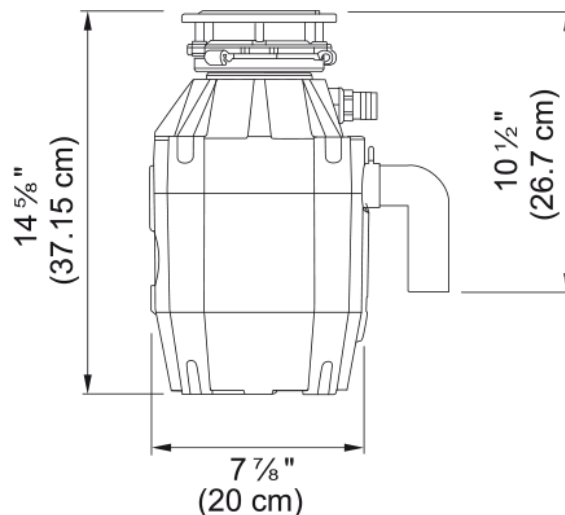

3/4 HP Food Waste Disposer - FWDJ75 | 134.0481.768

Technical Data

Aspect

Product type Food waste disposer

Energy specifications

Voltage 120 V

Product identification

Product brand FRANKE

Product family Maris

Collection Disposer

Features

Horsepower 3/4 HP

Motor speed 2700.0

Waste disposer motor type Permanent magnet

Feed type Continuous