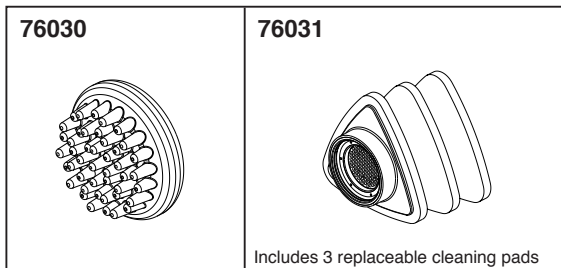

Shower Wand Spray Patterns

COMPLIES WITH

- ASME A112.18.1 / CSA B125.1
- EPA WaterSense® - Applies to 76455▲ only