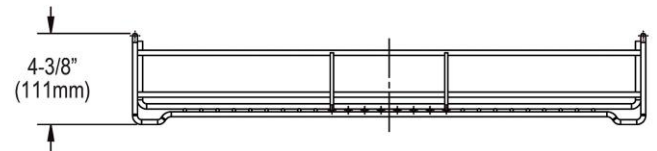

Material:	Stainless Steel
Dimensions:	24-1/2" x 13" x 4-3/8"
Fits Bowl Size(s):	25.88" x 14.38"

AMERICAN PRIDE. A LIFETIME TRADITION.
Like your family, the Elkay family has values and traditions that endure. For almost a century, Elkay has been a family-owned and operated company, providing thousands of jobs that support our families and communities.

[Clean and Care Manual (PDF)](#)
[Warranty (PDF)](#)