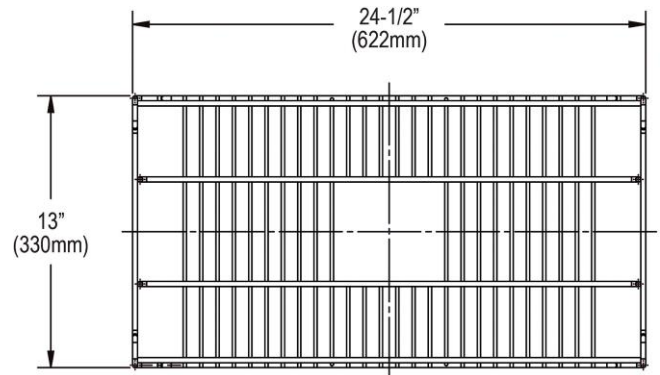

Material:	Stainless Steel
Dimensions:	24-1/2" x 13" x 4-3/8"
Fits Bowl Size(s):	25.88" x 14.38"

AMERICAN PRIDE. A LIFETIME TRADITION.
Like your family, the Elkay family has values and traditions that endure. For almost a century, Elkay has been a family-owned and operated company, providing thousands of jobs that support our families and communities.

[Clean and Care Manual (PDF)](#)
[Warranty (PDF)](#)