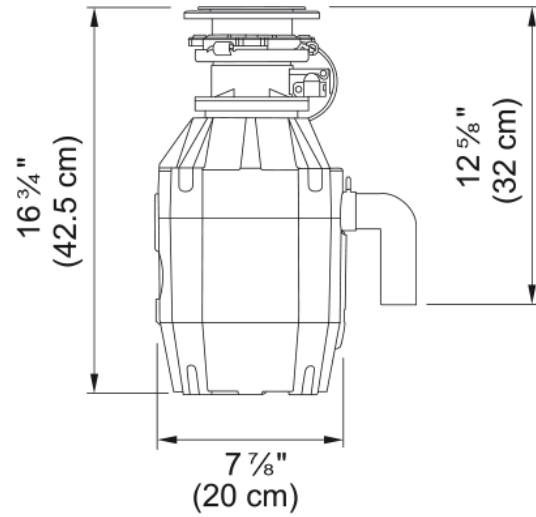

## 3/4 HP Food Waste Disposer - FWDJ75B | 134.0481.769

---