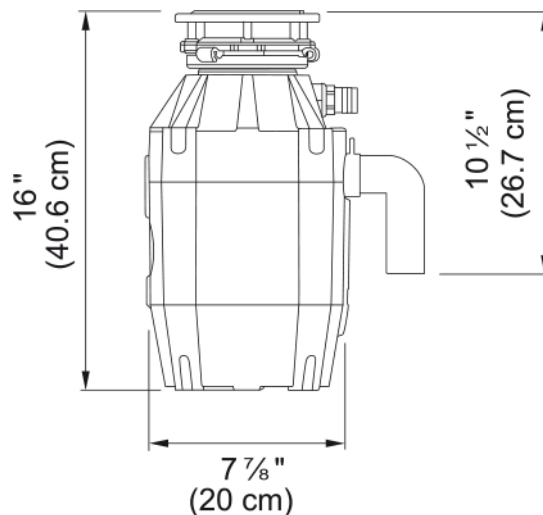

1 1/4 HP Food Waste Disposer - FWDJ125 | 134.0481.767

Technical Data

Aspect

Product type Food waste disposer

Energy specifications

Voltage 110 V

Product identification

Product brand FRANKE

Product family None

Collection Disposer

Features

Horsepower 1-1/4 HP