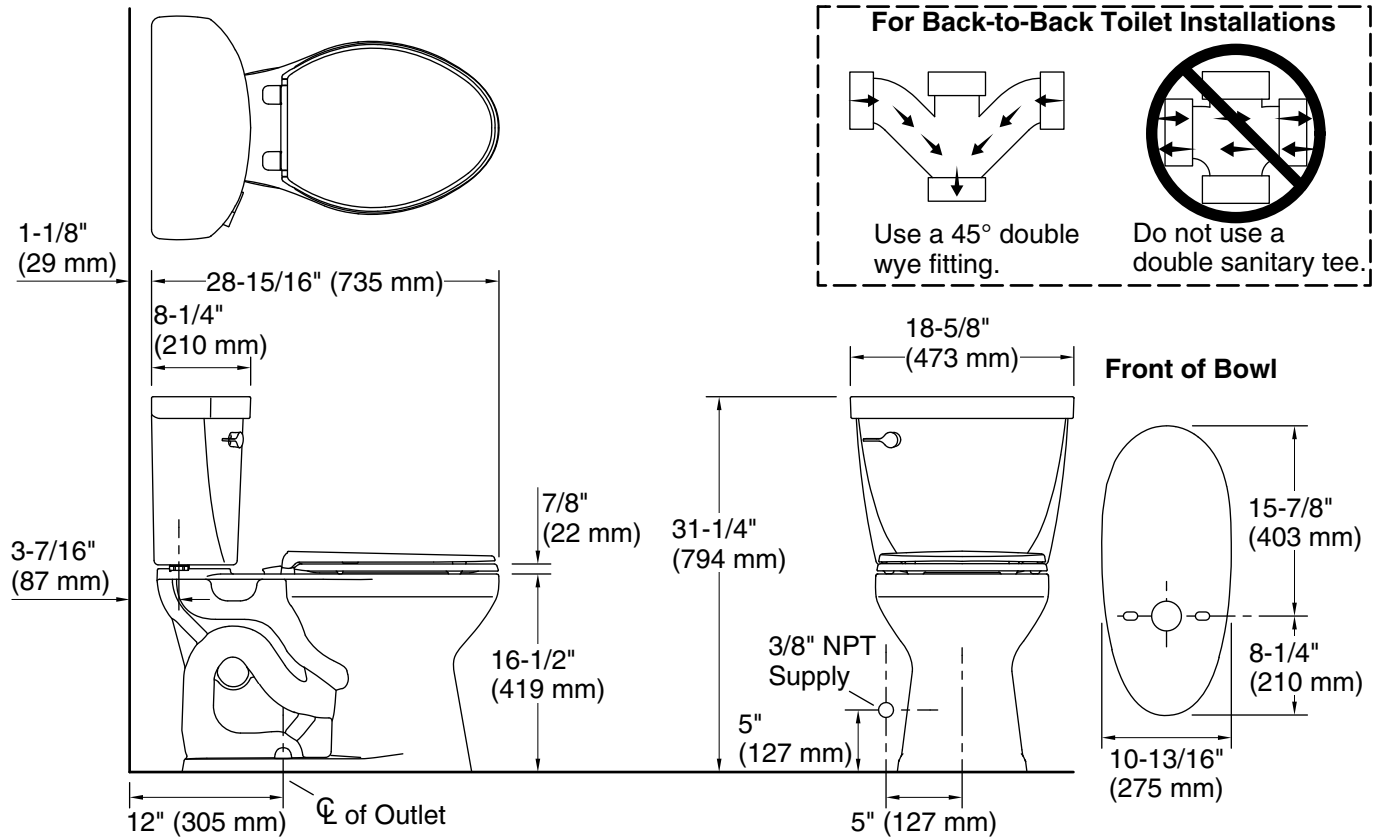

Cimarron® Comfort Height®

Two-piece elongated 1.28 gpf chair height toilet
K-31621

Features

- Two-piece design.
- Elongated bowl offers added room and comfort.
- Comfort Height® feature offers chair-height seating that makes sitting down and standing up easier for most adults.
- 1.28 gpf (4.8 lpf).
- Left-hand Polished Chrome trip lever.
- 2-1/8" (54 mm) fully glazed trapway.
- Revolution 360® flushing technology generates a forceful swirling motion to keep the bowl clean longer.
- Sanitary guard where bowl and tank meet for ease of cleaning.
- CleanCoat® surface treatment inhibits the growth of water scale and mineral stains for improved ease of cleaning.
- Coordinates with other products in the Cimarron collection.

Installation

- Standard 12" (305 mm) rough-in.
- Seat and supply line sold separately.

Recommended Products/Accessories

- K-4636 Cachet® Quiet-Close™ Elongated Toilet Seat
- K-4108 C³®-230 Elongated cleansing toilet seat
- K-5420 Low-Profile Bolt Caps
- K-25986-L Left-hand trip lever

Included Components

Product consists of:

- K-31588 Elongated chair height toilet bowl
- K-31615 1.28 gpf toilet tank

ADA CSA B651 OBC

Codes/Standards

- ASME A112.19.2/CSA B45.1
- DOE - Energy Policy Act 1992
- EPA WaterSense®
- California Energy Commission (CEC)
- ADA
- ICC/ANSI A117.1
- CSA B651
- OBC

Cimarron® Comfort Height®

Two-piece elongated 1.28 gpf chair height toilet
K-31621

Technical Information

All product dimensions are nominal.

Toilet type:	Floor-mount
Waste Outlet:	Floor
Bowl shape:	Elongated
Flush type:	AquaPiston®, Revolution 360®
Trap passageway:	2-1/8" (54 mm)
Water Consumption	
Full:	1.28 gpf (4.8 lpf)
Water surface size:	10-3/8" x 8-1/8" (264 mm x 206 mm)
Rim to water surface:	6-5/8" (168 mm)
Rough-in:	12" (305 mm)
Seat-mounting holes:	5-1/2" (140 mm)