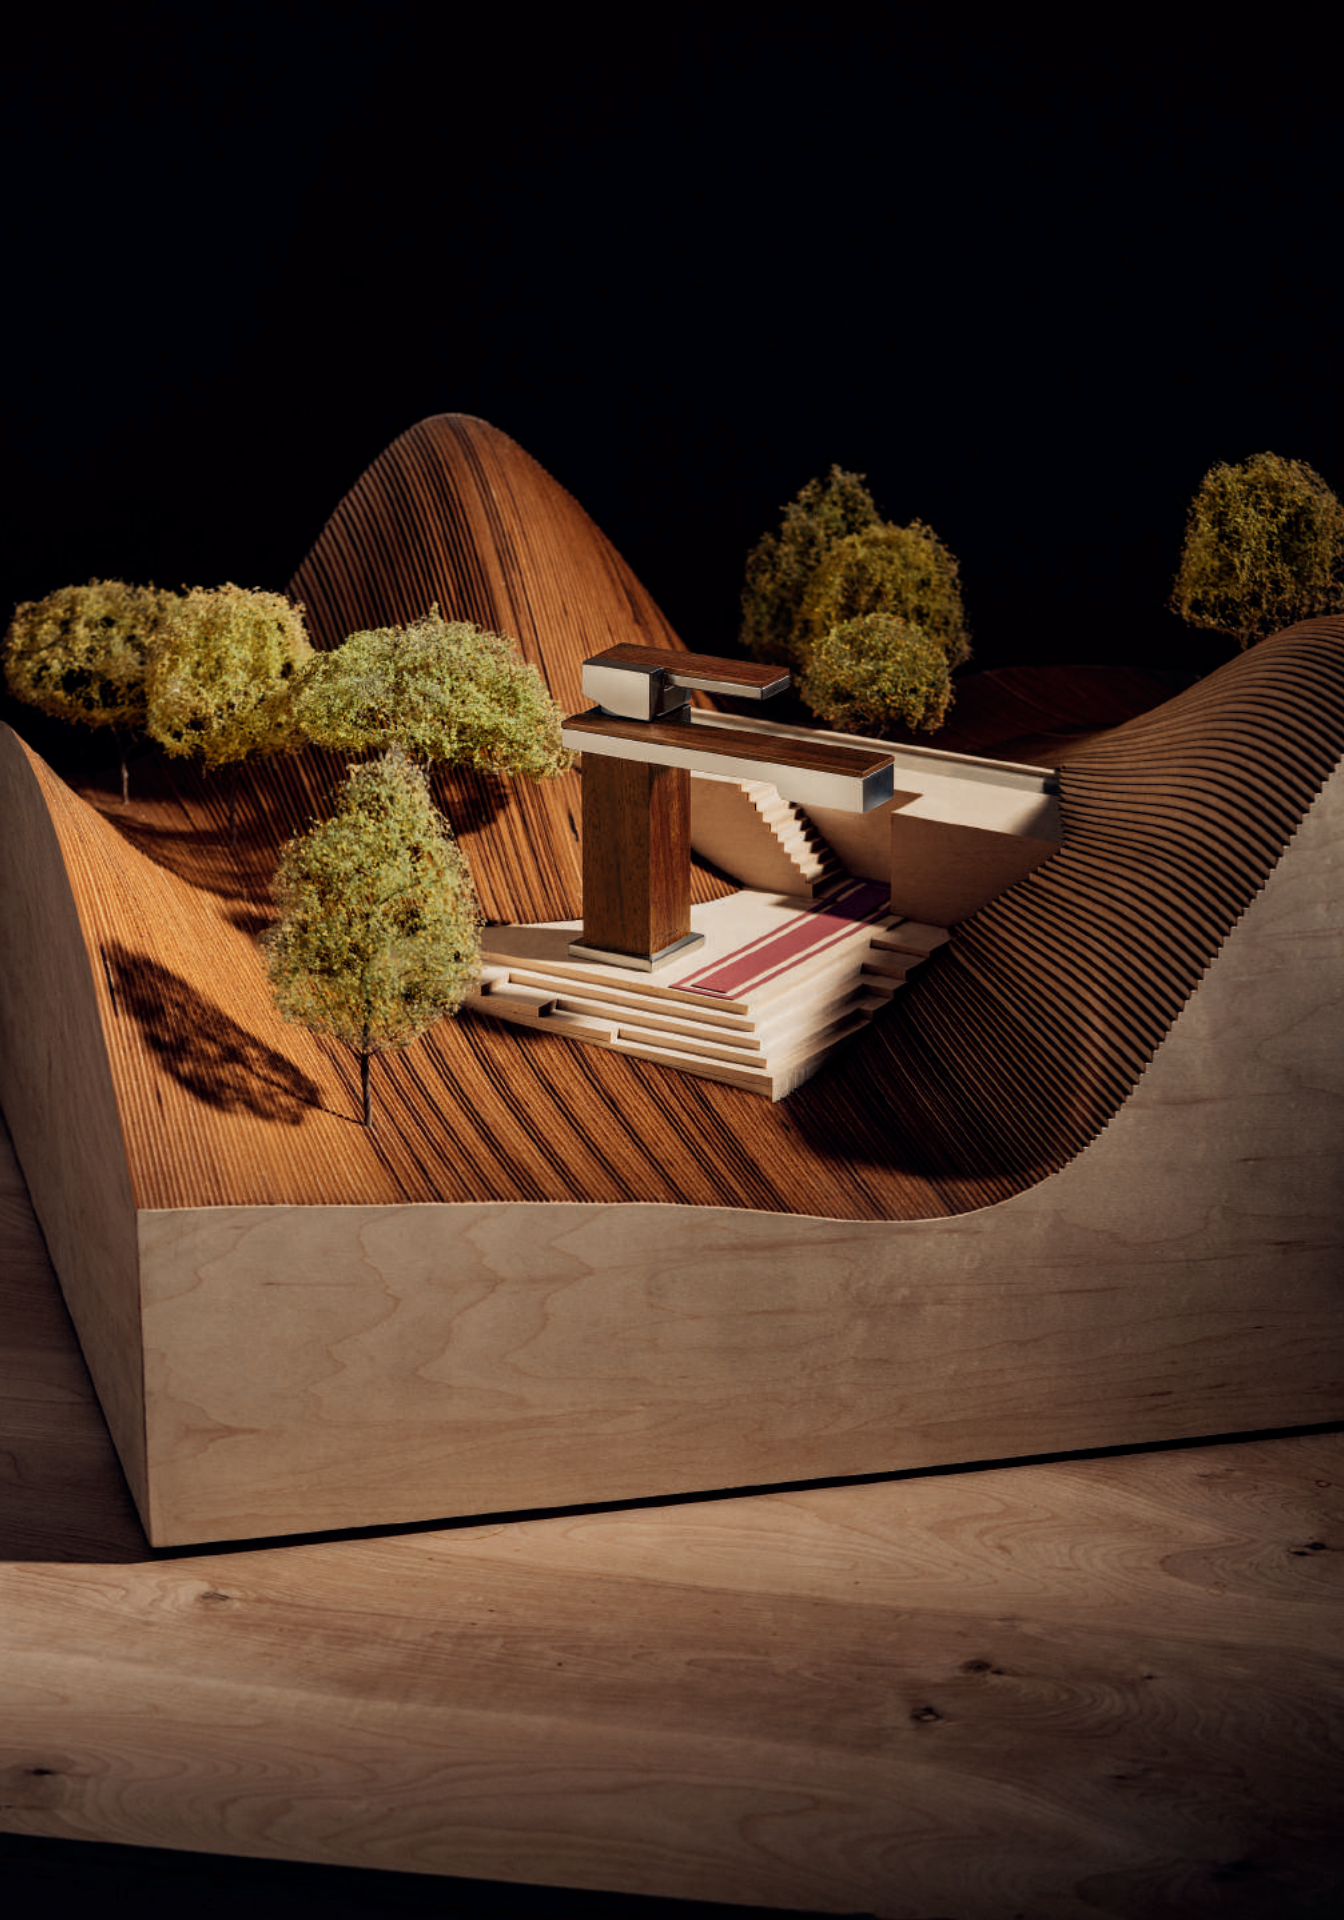

A TRADITION *of*
BREAKING WITH
TRADITION.