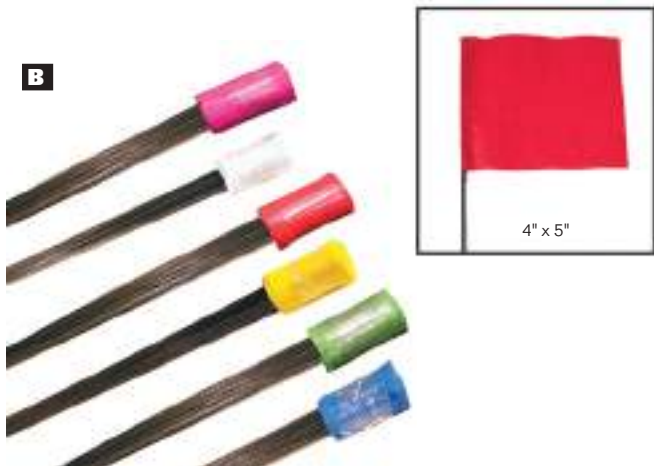

B AISLE MARKING

- 2" x 54' roll, or otherwise noted
- Highly visible stripes for identifying high traffic areas on floor
- 6 rolls per case pack

Item No.	Description	Package
15045	Black/on Yellow	Boxed

B

Stake Flags

APWA UNIFORM COLOR CODE FOR MARKING UNDERGROUND UTILITIES

Color	Utility
WHITE	Proposed Excavation
PINK	Temporary Survey Markings
RED	Electrical Power Lines, Cables, Conduit and Lighting Cables
YELLOW	Gas, Oil, Steam, Petroleum or Gaseous Materials
ORANGE	Communication, Alarm or Signal Lines, Cables or Conduit
BLUE	Potable Water
LIME	Sewer and Drain Lines

A BULK WIRE STAFF, 2-1/2" X 3-1/2"

- Bundles of 100 flags
- For surveying, construction, agriculture, and more
- Mark location of underground utilities
- Ask us about custom printing

Item No.	Description	Package
15079	21" - Orange Flo Marking Flag	Bundle
15080	21" - Red Flo Marking Flag	Bundle
15081	21" - Pink Flo Marking Flag	Bundle
15082	21" - Lime Flo Marking Flag	Bundle
15084	21" - Yellow Marking Flag	Bundle
15085	21" - Blue Marking Flag	Bundle
15086	21" - White Marking Flag	Bundle
15101	21" - Std. Orange Marking Flag	Bundle
15103	21" - Std. Red Marking Flag	Bundle