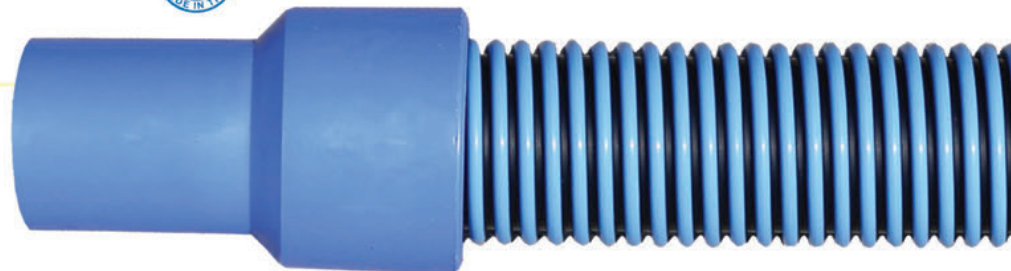

Commercial Series Hose

The best professional grade spiral wound extruded vacuum hose. 5 year warranty. Custom sizes available.

60-250S-X 1-1/2" diameter

X = Lengths: 30', 35', 40', 45', 50', 75'

60-270S-X 2" diameter

X = Lengths: 50', 75', 100'

Deluxe Super-Loop Hose

Top quality spiral wound extruded vacuum hose with swivel cuff. 3 year warranty.

60-250D-X 1-1/2" diameter

X = Lengths: 25', 30', 35', 40', 45', 50'

60-200D-X 1-1/4" diameter

X = Lengths: 18', 21', 24', 27', 30', 36'

Premium Hose

Quality blow molded hose with a swivel cuff.

60-250P-X 1-1/2" diameter

X = Lengths: 25', 30', 35'

60-200P-X 1-1/4" diameter

X = Lengths: 24', 30', 36'

Standard Hose

Bulk blow molded hose with double cuffs

60-200-252 1-1/4" diameter

Length: 252'

60-250-150 1-1/2" diameter

Length: 162'