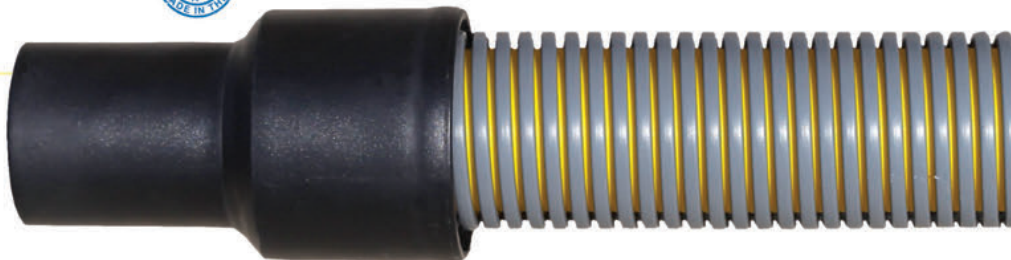

Commercial Series Hose

The best professional grade spiral wound extruded vacuum hose. 5 year warranty. Custom sizes available.

60-250S-X 1-1/2" diameter

X = Lengths: 30', 35', 40', 45', 50', 75'

60-270S-X 2" diameter

X = Lengths: 50', 75', 100'

Deluxe Super-Loop Hose

Top quality spiral wound extruded vacuum hose with swivel cuff. 3 year warranty.

60-250D-X 1-1/2" diameter

X = Lengths: 25', 30', 35', 40', 45', 50'

60-200D-X 1-1/4" diameter

X = Lengths: 18', 21', 24', 27', 30', 36'

Premium Hose

Quality blow molded hose with a swivel cuff.

60-250P-X 1-1/2" diameter

X = Lengths: 25', 30', 35'

60-200P-X 1-1/4" diameter

X = Lengths: 24', 30', 36'

Standard Hose

Bulk blow molded hose with double cuffs

60-200-252 1-1/4" diameter

Length: 252'

60-250-150 1-1/2" diameter

Length: 162'