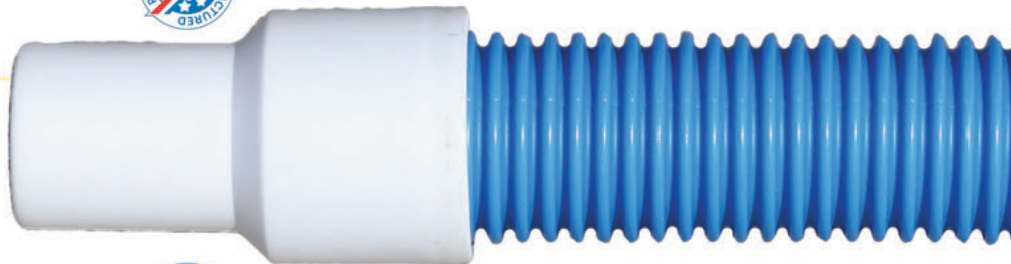

Commercial Series Hose

The best professional grade spiral wound extruded vacuum hose. 5 year warranty. Custom sizes available.

60-250S-X 1-1/2" diameter

X = Lengths: 30', 35', 40', 45', 50', 75'

60-270S-X 2" diameter

X = Lengths: 50', 75', 100'

Deluxe Super-Loop Hose

Top quality spiral wound extruded vacuum hose with swivel cuff. 3 year warranty.

60-250D-X 1-1/2" diameter

X = Lengths: 25', 30', 35', 40', 45', 50'

60-200D-X 1-1/4" diameter

X = Lengths: 18', 21', 24', 27', 30', 36'

Premium Hose

Quality blow molded hose with a swivel cuff.

60-250P-X 1-1/2" diameter

X = Lengths: 25', 30', 35'

60-200P-X 1-1/4" diameter

X = Lengths: 24', 30', 36'

Standard Hose

Bulk blow molded hose with double cuffs

60-200-252 1-1/4" diameter

Length: 252'

60-250-150 1-1/2" diameter

Length: 162'