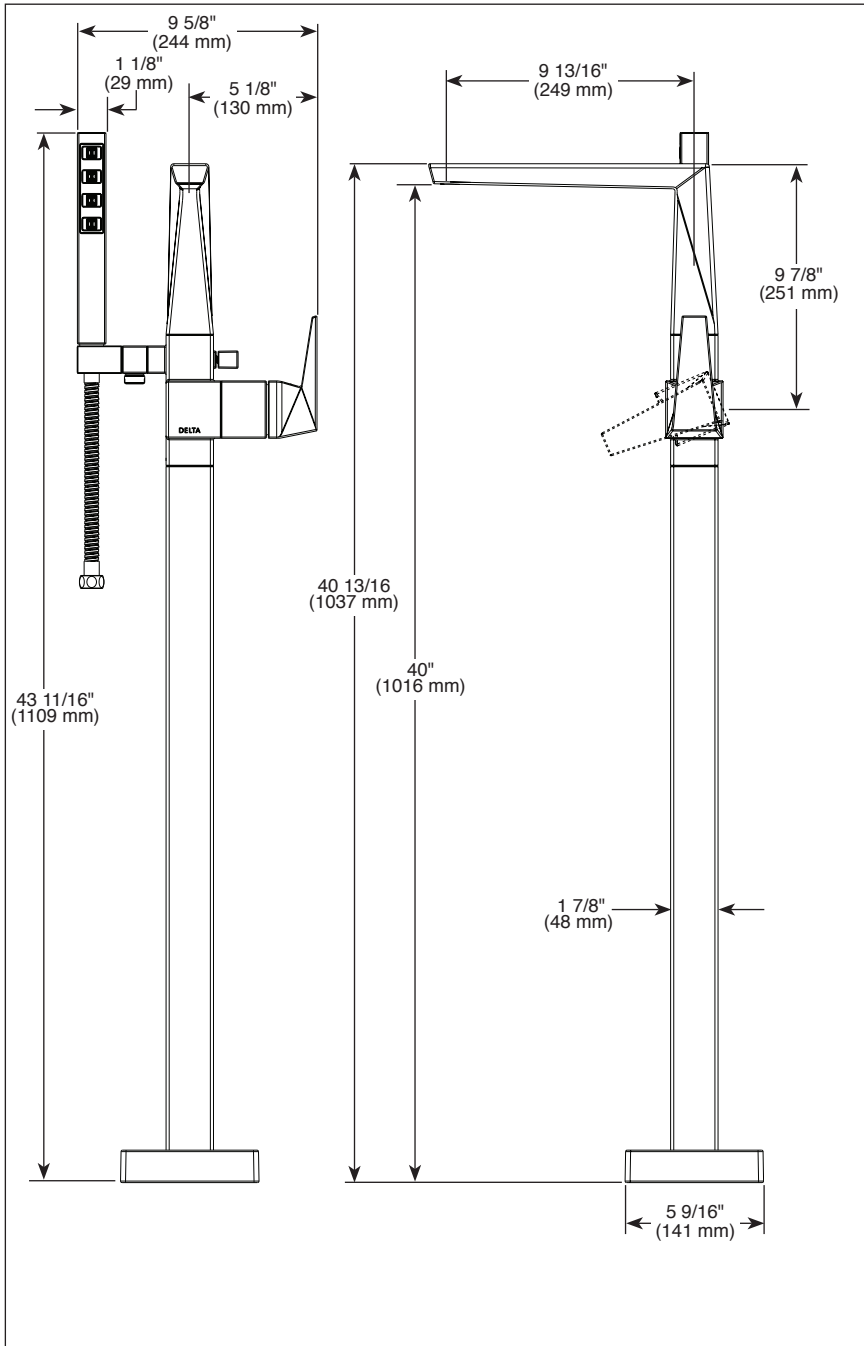

▲ Designate Proper Finish Suffix

see what Delta can do™

FLOOR MOUNT TUB FILLER

■ Trillian™ Bath Collection

FEATURES:

- H₂Okinetic® Technology
- Multichoice® high flow non pressure balance cartridge
- Lumicoat™ Finish (-PR models only)
- Lumicoat™ Finishes easily wipe clean without cleaners and chemicals on the products most commonly touched areas

STANDARD SPECIFICATIONS:

- Hand shower max flow rate 1.75 gpm @ 80 psi, 6.6 L/min @ 550 kPa
- Spout flow up to 10 gpm @ 60 psi, 37.8 L/min @ 410 kPa
- Hot and cold indicators
- 60"-82" (1524 mm - 2083 mm) stretchable hose with metal fittings
- Auto resetting diverter
- Pivot hand shower holder
- Rough-In R4700-FL or R4700-FLWS, required for installation
- Dual integral check valves on hand shower

WARRANTY

- Parts and Finish - Lifetime limited warranty; or for commercial purchasers, 10 years for multi-family residential (apartments and condominiums) and 5 years for all other commercial uses, in each case from the date of purchase.
- Electronic Parts and Batteries (if applicable) - 5 years from the date of purchase; or for commercial purchasers, 1 year from the date of purchase. No warranty is provided on batteries.

WARNING: Risk of personal injury. Do not use the tub filler as a grab bar or support bar. Install this product according to the installation guide.

COMPLIES WITH:

- ASME A112.18.1 / CSA B125.1
- Indicates compliance to ICC/ANSI A117.1 - Valve control only
- EPA WaterSense®

Delta reserves the right (1) to make changes in specifications and materials, and (2) to change or discontinue models, both without notice or obligation. Dimensions are for reference only. See current full-line price book or www.deltafaucet.com for finish options and product availability.

DSP-B-T4743-FL Rev. C

Delta Faucet Company

55 E. 111th Street, Indianapolis, IN 46280
350 South Edgeware Road, St. Thomas, ON N5P 4L1
© 2021 Delta Faucet Company