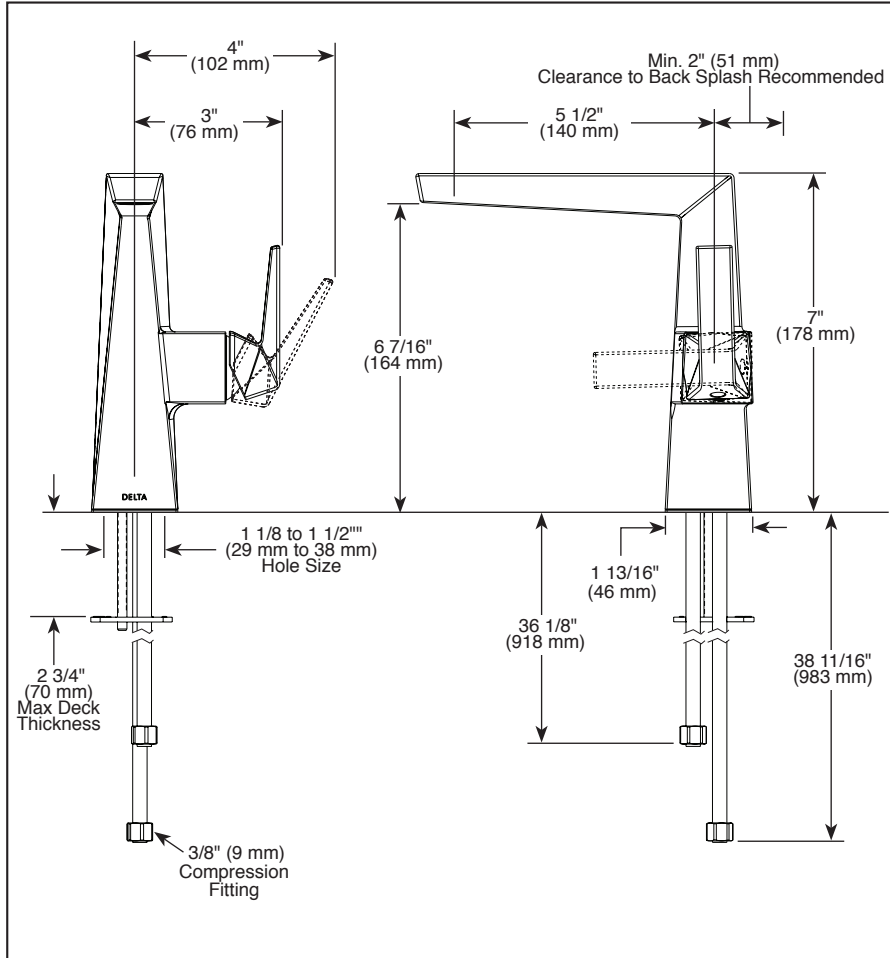

▲ Designate Proper Finish Suffix

see what Delta can do™

BATHROOM FAUCET

- Trillian™ Bath Collection
- Single Handle Deck Mount Mid-Height Riser

FEATURES:

- DIAMOND Seal® Technology
- Lumicoat™ Finish (-PR models only)
- Lumicoat™ Finishes easily wipe clean without cleaners and chemicals on the products most commonly touched areas

STANDARD SPECIFICATIONS:

- Max flow rate 1.2 gpm @ 60 psi, 4.5 L/min @ 414 kPa
- One hole mount
- Solid brass fabricated body
- Diamond coated ceramic cartridge
- 3/8" O.D. straight, staggered PEX supply tubes
- Red/blue indicator markings
- Drain sold separately

WARRANTY

- Parts and Finish - Lifetime limited warranty; or for commercial purchasers, 10 years for multi-family residential (apartments and condominiums) and 5 years for all other commercial uses, in each case from the date of purchase.
- Electronic Parts and Batteries (if applicable) - 5 years from the date of purchase; or for commercial purchasers, 1 year from the date of purchase. No warranty is provided on batteries.

COMPLIES WITH:

- ASME A112.18.1 / CSA B125.1
- Indicates compliance to ICC/ANSI A117.1
- EPA WaterSense®

Delta reserves the right (1) to make changes in specifications and materials, and (2) to change or discontinue models, both without notice or obligation. Dimensions are for reference only. See current full-line price book or www.deltafaucet.com for finish options and product availability.

DSP-L-643-DST Rev. C

Delta Faucet Company
55 E. 111th Street, Indianapolis, IN 46280
350 South Edgeware Road, St. Thomas, ON N5P 4L1
© 2021 Delta Faucet Company