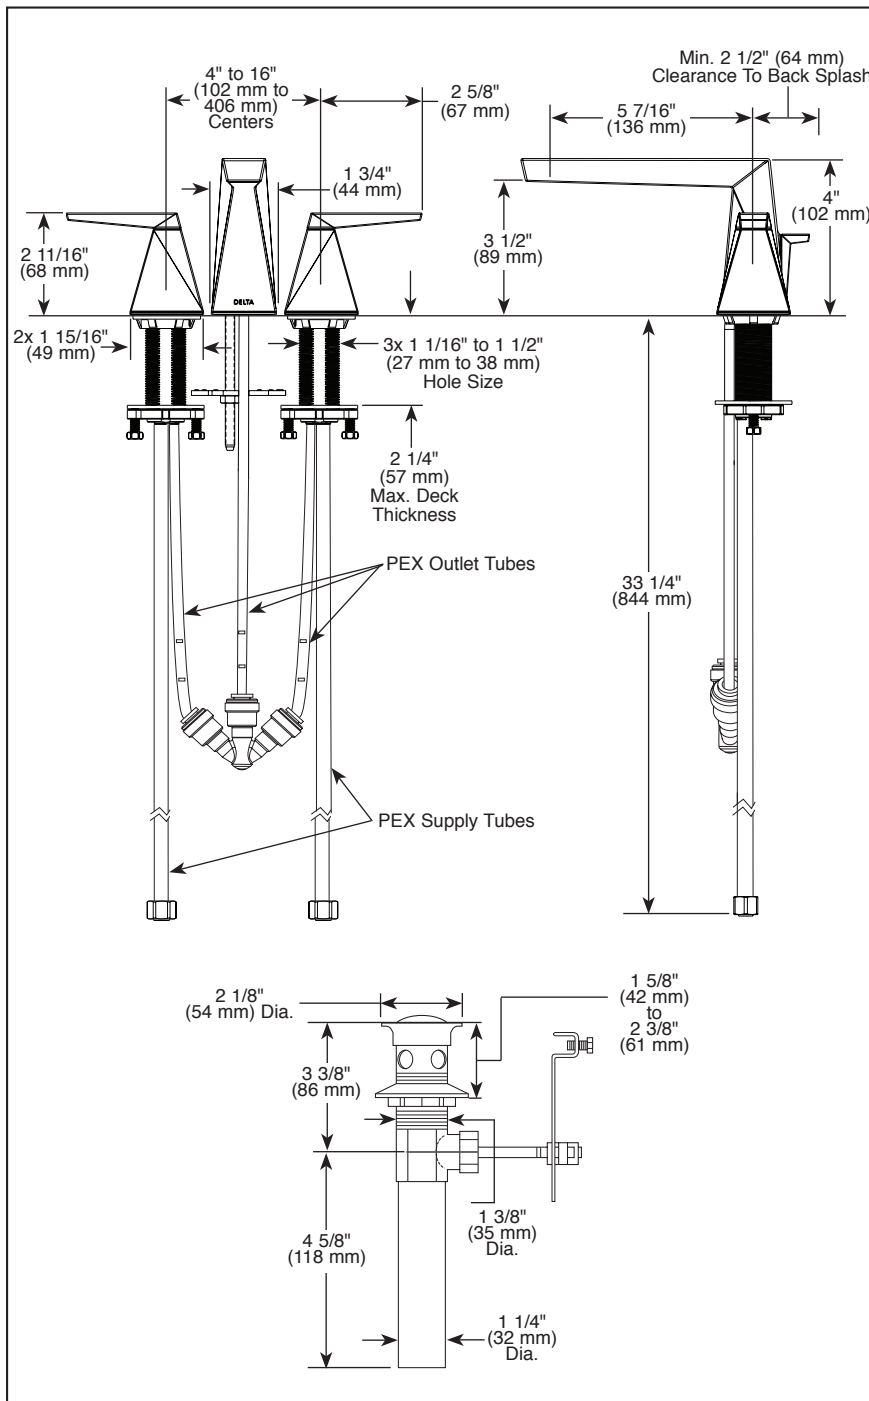

35543-▲MPU-DST
35543-▲-PR-MPU-DST

Submitted Model No.: _____

Specific Features: _____

▲ Designate proper finish suffix

Delta reserves the right (1) to make changes in specifications and materials, and (2) to change or discontinue models, both without notice or obligation. Dimensions are for reference only. See current full-line price book or www.deltafaucet.com for finish options and product availability.

DSP-L-35543-MPU-DST Rev. D

see what Delta can do™

BATHROOM FAUCET

- Trillian™ Collection
- Two Handle Widespread Deck Mount

FEATURES:

- DIAMOND Seal® Technology
- Lumicoat™ Finish (-PR models only)
- Lumicoat™ Finishes easily wipe clean without cleaners and chemicals on the products most commonly touched areas

STANDARD SPECIFICATIONS:

- Max flow rate 1.2 gpm @ 60 psi, 4.5 L/min @ 414 kPa
- Three hole mount
- Solid brass fabricated end valve
- 1/4 turn stops
- Hot and cold stems are interchangeable
- Diamond coated ceramic cartridge
- 3/8" O.D. straight PEX supply tubes
- Models have metal drain with pop-up type fitting with plated flange and stopper