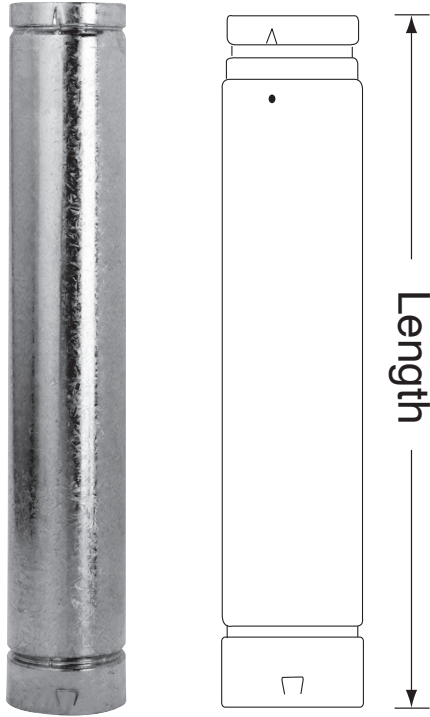

## Round Rigid Pipe

- Available in 3" to 8" diameters.
- Easy to assemble and can be combined to obtain the required installation height.
- To calculate installed height, deduct 1.5" for each joint.

**NOTE: For installation in Canada order "(0BV0C)" only.  
Non-galvalume exterior vent must be painted.**

SIZE	LENGTH	ORDER #	STOCK #	SIZE	LENGTH	ORDER #	STOCK #
3"	6"	3BV06	810017737	5"	6"	5BV06	810017907
3"	6"	3BV06C	810017738	5"	6"	5BV06C	810017908
3"	12"	3BV12	810017739	5"	12"	5BV12	810017909
3"	12"	3BV12C	810017740	5"	12"	5BV12C	810017910
3"	18"	3BV18	810017742	5"	18"	5BV18	810017912
3"	18"	3BV18C	810017743	5"	18"	5BV18C	810017913
3"	24"	3BV24	810017745	5"	24"	5BV24	810017915
3"	36"	3BV36	810017747	5"	24"	5BV24C	810017916
3"	36"	3BV36C	810017748	5"	36"	5BV36	810017918
3"	48"	3BV48	810017750	5"	36"	5BV36C	810017919
3"	48"	3BV48C	810017751	5"	48"	5BV48	810017921
3"	60"	3BV60	810017753	5"	48"	5BV48C	810017922
3"	60"	3BV60C	810017754	5"	60"	5BV60	810017921
4"	6"	4BV06	810017817	5"	60"	5BV60C	810017922
4"	6"	4BV06C	810017818	6"	6"	6BV06	810017993
4"	12"	4BV12	810017819	6"	6"	6BV06C	810017994
4"	12"	4BV12C	810017820	6"	12"	6BV12	810017995
4"	18"	4BV18	810017822	6"	12"	6BV12C	810017996
4"	18"	4BV18C	810017823	6"	18"	6BV18	810017998
4"	24"	4BV24	810017825	6"	18"	6BV18C	810017999
4"	24"	4BV24C	810017826	6"	24"	6BV24	810018001
4"	36"	4BV36	810017828	6"	24"	6BV24C	810018002
4"	36"	4BV36C	810017829	6"	36"	6BV36	810018004
4"	48"	4BV48	810017831	6"	36"	6BV36C	810018005
4"	48"	4BV48C	810017832	6"	48"	6BV48	810018007
4"	60"	4BV60	810017834	6"	48"	6BV48C	810018008
4"	60"	4BV60C	810017835	6"	60"	6BV60	810018010
				6"	60"	6BV60C	810018011