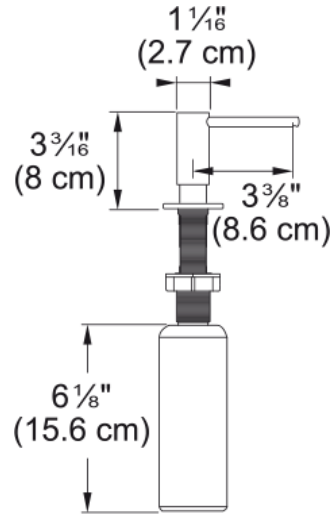

## Technical Data

### Aspect

Type of material	Stainless steel 316
Color	Industrial black
Accessory type	Soap dispenser