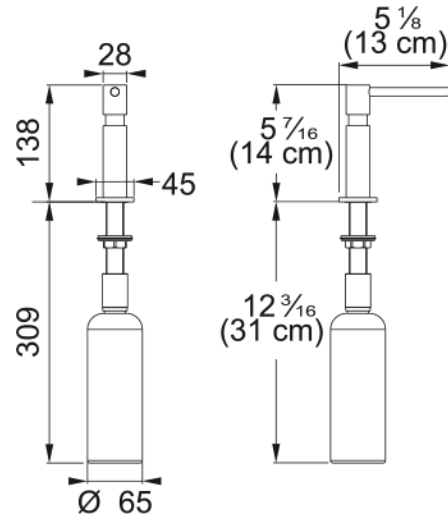

# Soap Dispenser - SD-500 UNI-SD-CHR | 119.0068.281

## Technical Data

### Aspect

Type of material	Stainless steel
Color	Polished chrome
Accessory type	Soap dispenser