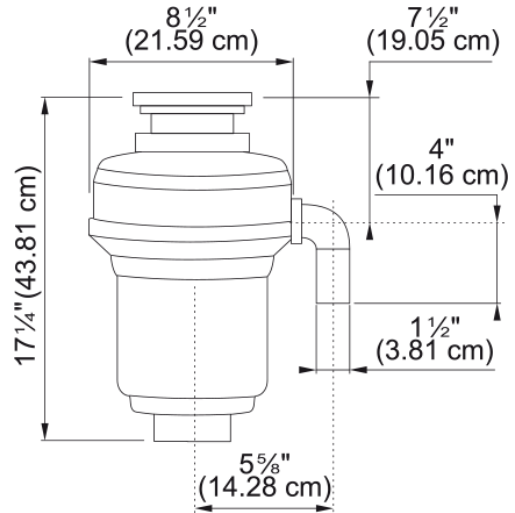

# 1 1/4 HP Food Waste Disposer KWD125C1-EZ | 134.0255.899

---

### Features

Horsepower 1-1/4 HP