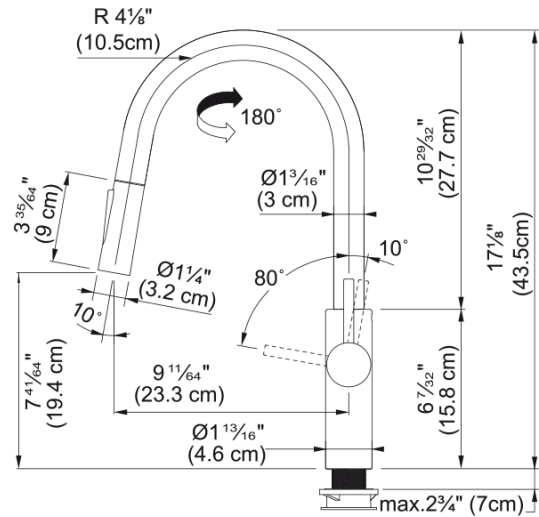

Pescara Pull-Down Faucet - PES-PD-CHR | 115.0539.022

Technical Data

Aspect

Spout type	J - spout
Color	Polished chrome
Type of material	Brass
Flexible pullout hose material	Textile
Spray head material	Plastic

Product Dimensions

Faucet hole diameter	35 mm
Cartridge dimension	35 mm

Installation

Mounting type	Shank
Water supply hose connection	1/2"
Water supply hose length	400 mm

Product specifications

Pressure	High pressure
Faucet type	Spray
Faucet operation	Side lever
Faucet rotation	180°