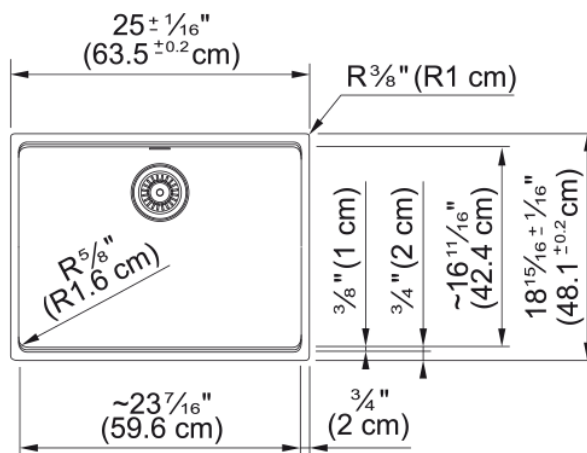

Maris Undermount Sink - MAG11023ADA-CHA | 125.0687.036

Technical Data

Aspect

Sink type	Sink
Type of material	Granite
Number of bowls	1
Color	Champagne
Surface finish	None

Product Dimensions

Exterior size: right to left	25.008
Exterior size: front to back	18.937
Large bowl size: right to left	23.465
Large bowl size: front to back	16.614
Large bowl: depth	5

Installation

Minimum cabinet size	30"
----------------------	-----

Product specifications

Installation type	Undermount
Drain hole	3 1/2"
Position of drainer	No drainer

Product identification

Product brand	FRANKE
Product family	Maris
Collection	Maris
Certified by	IAPMO