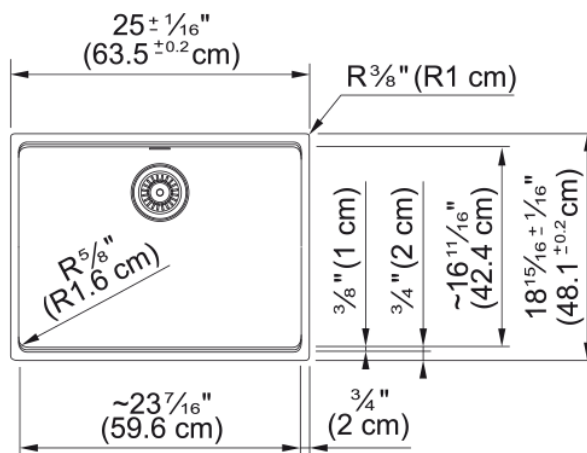

Maris Undermount Sink -MAG11023ADA-CHA-S | 125.0687.176

Technical Data

Aspect

Sink type	Sink
Type of material	Granite
Number of bowls	1
Color	Champagne
Surface finish	None

Product Dimensions

Exterior size: right to left	25.008
Exterior size: front to back	18.937
Large bowl size: right to left	23.465
Large bowl size: front to back	16.614
Large bowl: depth	5

Installation

Minimum cabinet size	27"
----------------------	-----

Product specifications

Installation type	Undermount
Drain hole	3 1/2"
Position of drainer	No drainer

Product identification

Product brand	FRANKE
Product family	Maris
Collection	Maris
Certified by	IAPMO