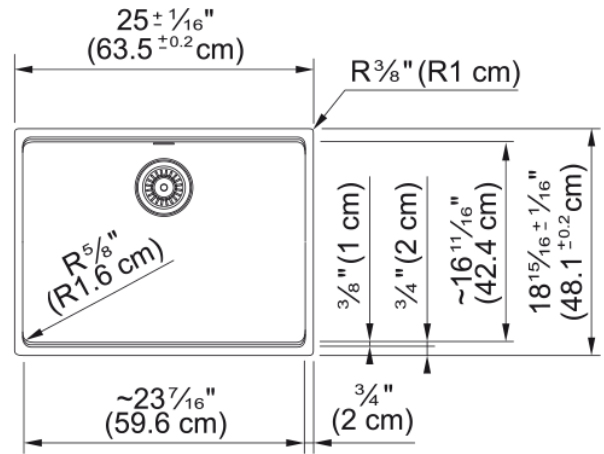

Maris Undermount Sink - MAG11023ADA-MBK | 125.0687.037

Technical Data

Aspect

Sink type	Sink
Type of material	Granite
Number of bowls	1
Color	Matte black
Surface finish	None

Product Dimensions

Exterior size: right to left	25.008
Exterior size: front to back	18.937
Large bowl size: right to left	23.465
Large bowl size: front to back	16.614
Large bowl: depth	5

Installation

Minimum cabinet size	30"
----------------------	-----

Product specifications

Installation type	Undermount
Drain hole	3 1/2"
Position of drainer	No drainer

Product identification

Product brand	FRANKE
Product family	Maris
Collection	Maris
Certified by	IAPMO

Features

Drainers number	No drainer
Product reversibility	No
Faucet ledge	No
Strainer assembly included	No

Strainer assembly type	No waste kit
Overflow	No
Number of faucet holes	No faucet hole
Soap dispenser hole	No