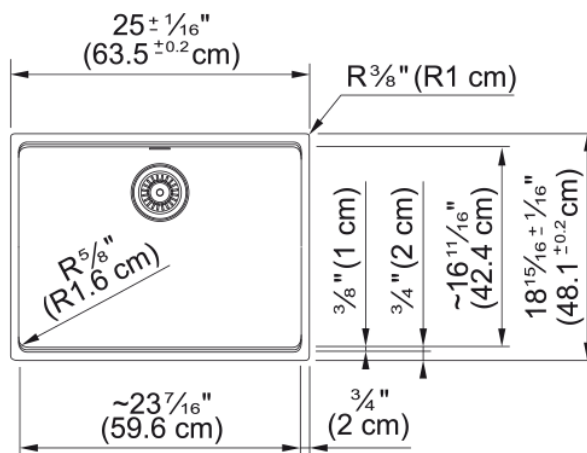

## Technical Data

### Product Dimensions

Exterior size: right to left	25.008
Exterior size: front to back	18.937
Large bowl size: right to left	23.465
Large bowl size: front to back	16.614
Large bowl: depth	5

### Installation

Minimum cabinet size	27"
----------------------	-----