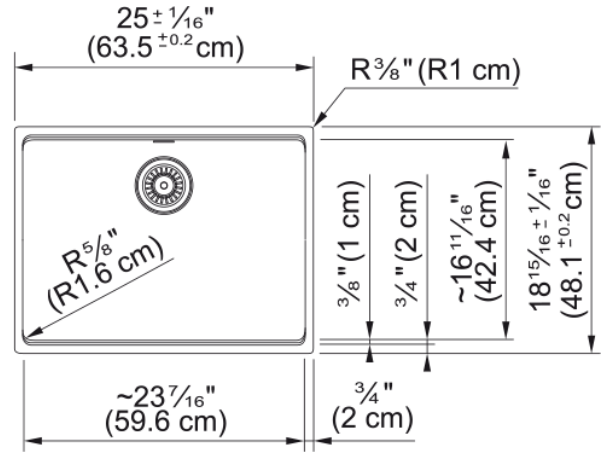

## Technical Data

### Product Dimensions

Exterior size: right to left	25.008
Exterior size: front to back	18.937
Large bowl size: right to left	23.465
Large bowl size: front to back	16.614
Large bowl: depth	5

### Installation

Minimum cabinet size	30"
----------------------	-----

### Product specifications

Installation type	Undermount
Drain hole	3 1/2"
Position of drainer	No drainer