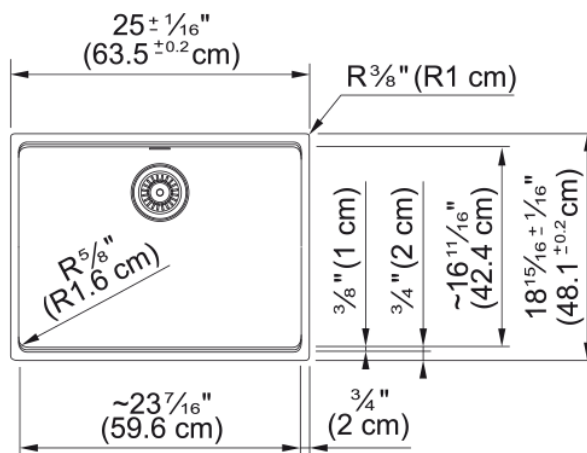

Maris Undermount Sink -MAG11023ADA-MOC-S | 125.0687.178

Technical Data

Aspect

Sink type	Sink
Type of material	Granite
Number of bowls	1
Color	Mocha
Surface finish	None

Product Dimensions

Exterior size: right to left	25.008
Exterior size: front to back	18.937
Large bowl size: right to left	23.465
Large bowl size: front to back	16.614
Large bowl: depth	5

Installation

Minimum cabinet size	27"
----------------------	-----

Product specifications

Installation type	Undermount
Drain hole	3 1/2"
Position of drainer	No drainer

Product identification

Product brand	FRANKE
Product family	Maris
Collection	Maris
Certified by	IAPMO